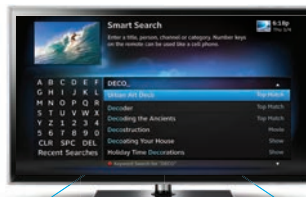

- **HI-DEF GUIDE**
  Lightning-fast scrolling and smarter searching³

Lightning-fast scrolling. Even 14 days out.

Every movie from every channel. All in one place.

What's on NOW? With one click, see what's currently on.

- **DIRECTV™ Tablet App**
  Watch live TV anywhere in your home⁴