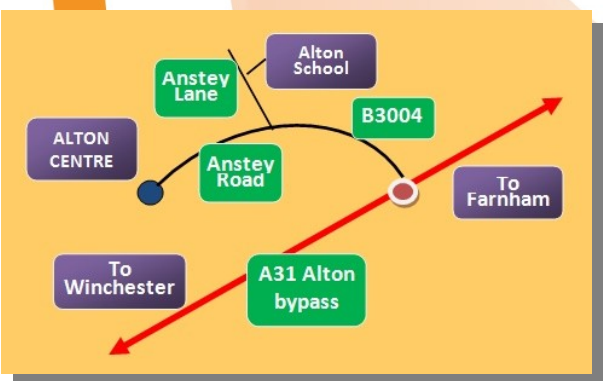

At Alton School, Anstey Lane, Alton GU34 2NG

(N.B. Ignore satnav once you get to Anstey Lane)

By car: From the A31 northeast of Alton, take the turning off at B3004 towards Alton; follow the main road for just under a mile, and Anstey Lane is on the right. After about 0.3 mile look out for the blue sign by the driveway to Alton School on the right. There is plenty of parking space.

By Train: Alton station is on the Alton Branch Line with services to Farnham, Woking and London Waterloo every half hour. To walk from the station, follow Station Road northeast until meeting Anstey Road. Turn right and proceed along Anstey Road for about 0.3 mile, then turn left on to Anstey Lane for about 0.3 mile and the school is on the right.