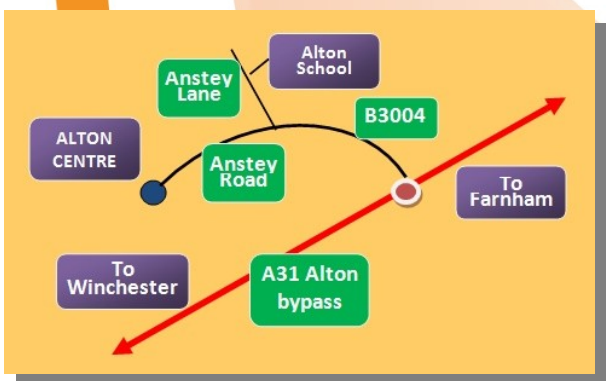

At Alton School, Anstey Lane, Alton GU34 2NG

(N.B. Ignore satnav once you get to Anstey Lane)

By car: From the A31 northeast of Alton, take the turning off at B3004 towards Alton; follow the main road for just under a mile, and Anstey Lane is on the right. After about 0.3 mile look out for the blue sign by the driveway to Alton School on the right. There is plenty of parking space.

By Train: Alton station is on the Alton Branch Line with services to Farnham, Woking and London Waterloo every half hour. To walk from the station, follow Station Road northeast until meeting Anstey Road. Turn right and proceed along Anstey Road for about 0.3 mile, then turn left on to Anstey Lane for about 0.3 mile and the school is on the right.