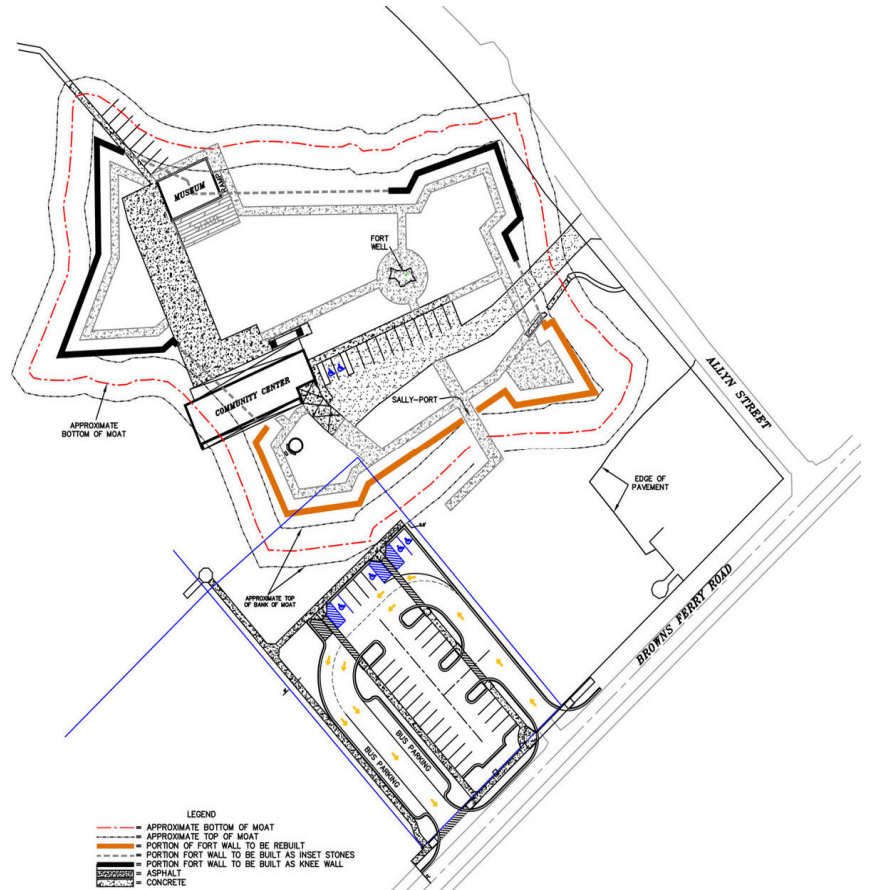

Trinity – Fort Henderson

Fort Henderson was built in 1863 by federal forces occupying Athens. The fort, situated on Coleman Hill, was a five-sided earthen fort with some frame buildings and underground bomb-proofs. Abatis lined the 15-foot deep perimeter ditch, a small portion of which is still visible. On September 24, 1864, after a brief fight and a clever ruse orchestrated by Confederate Gen. Nathan B. Forrest, the fort and its 900-man garrison of mostly the 110 U.S. colored infantry were surrendered. After moving the prisoners and captured supplies South, Forrest's campaign followed the railroad North to the Union fort at Sulphur Creek Trestle which he took the following day. Federals re-occupied Athens shortly after Forrest's departure.

The site became the location of Trinity School, the first black school in Limestone County. It opened in 1866 and closed in 1970.

Today the Fort and school property is being restored in part to tell the story of both. The community center has been built and work is now underway on the partial restoration of the fort perimeter. There is a planned museum at the site.

On Friday, February 23rd, 2018, in conjunction with the AoT meeting on the 24th, there will be a Jambalaya supper held at the community center on the Fort Henderson site. Commander in Chief Tom Strain will be preparing the meal. Join us at this historic site where General Forrest captured over 900 Union soldiers on his move into Tennessee. Donations will be taken for the restoration of the Fort and the Museum at Elm Springs.