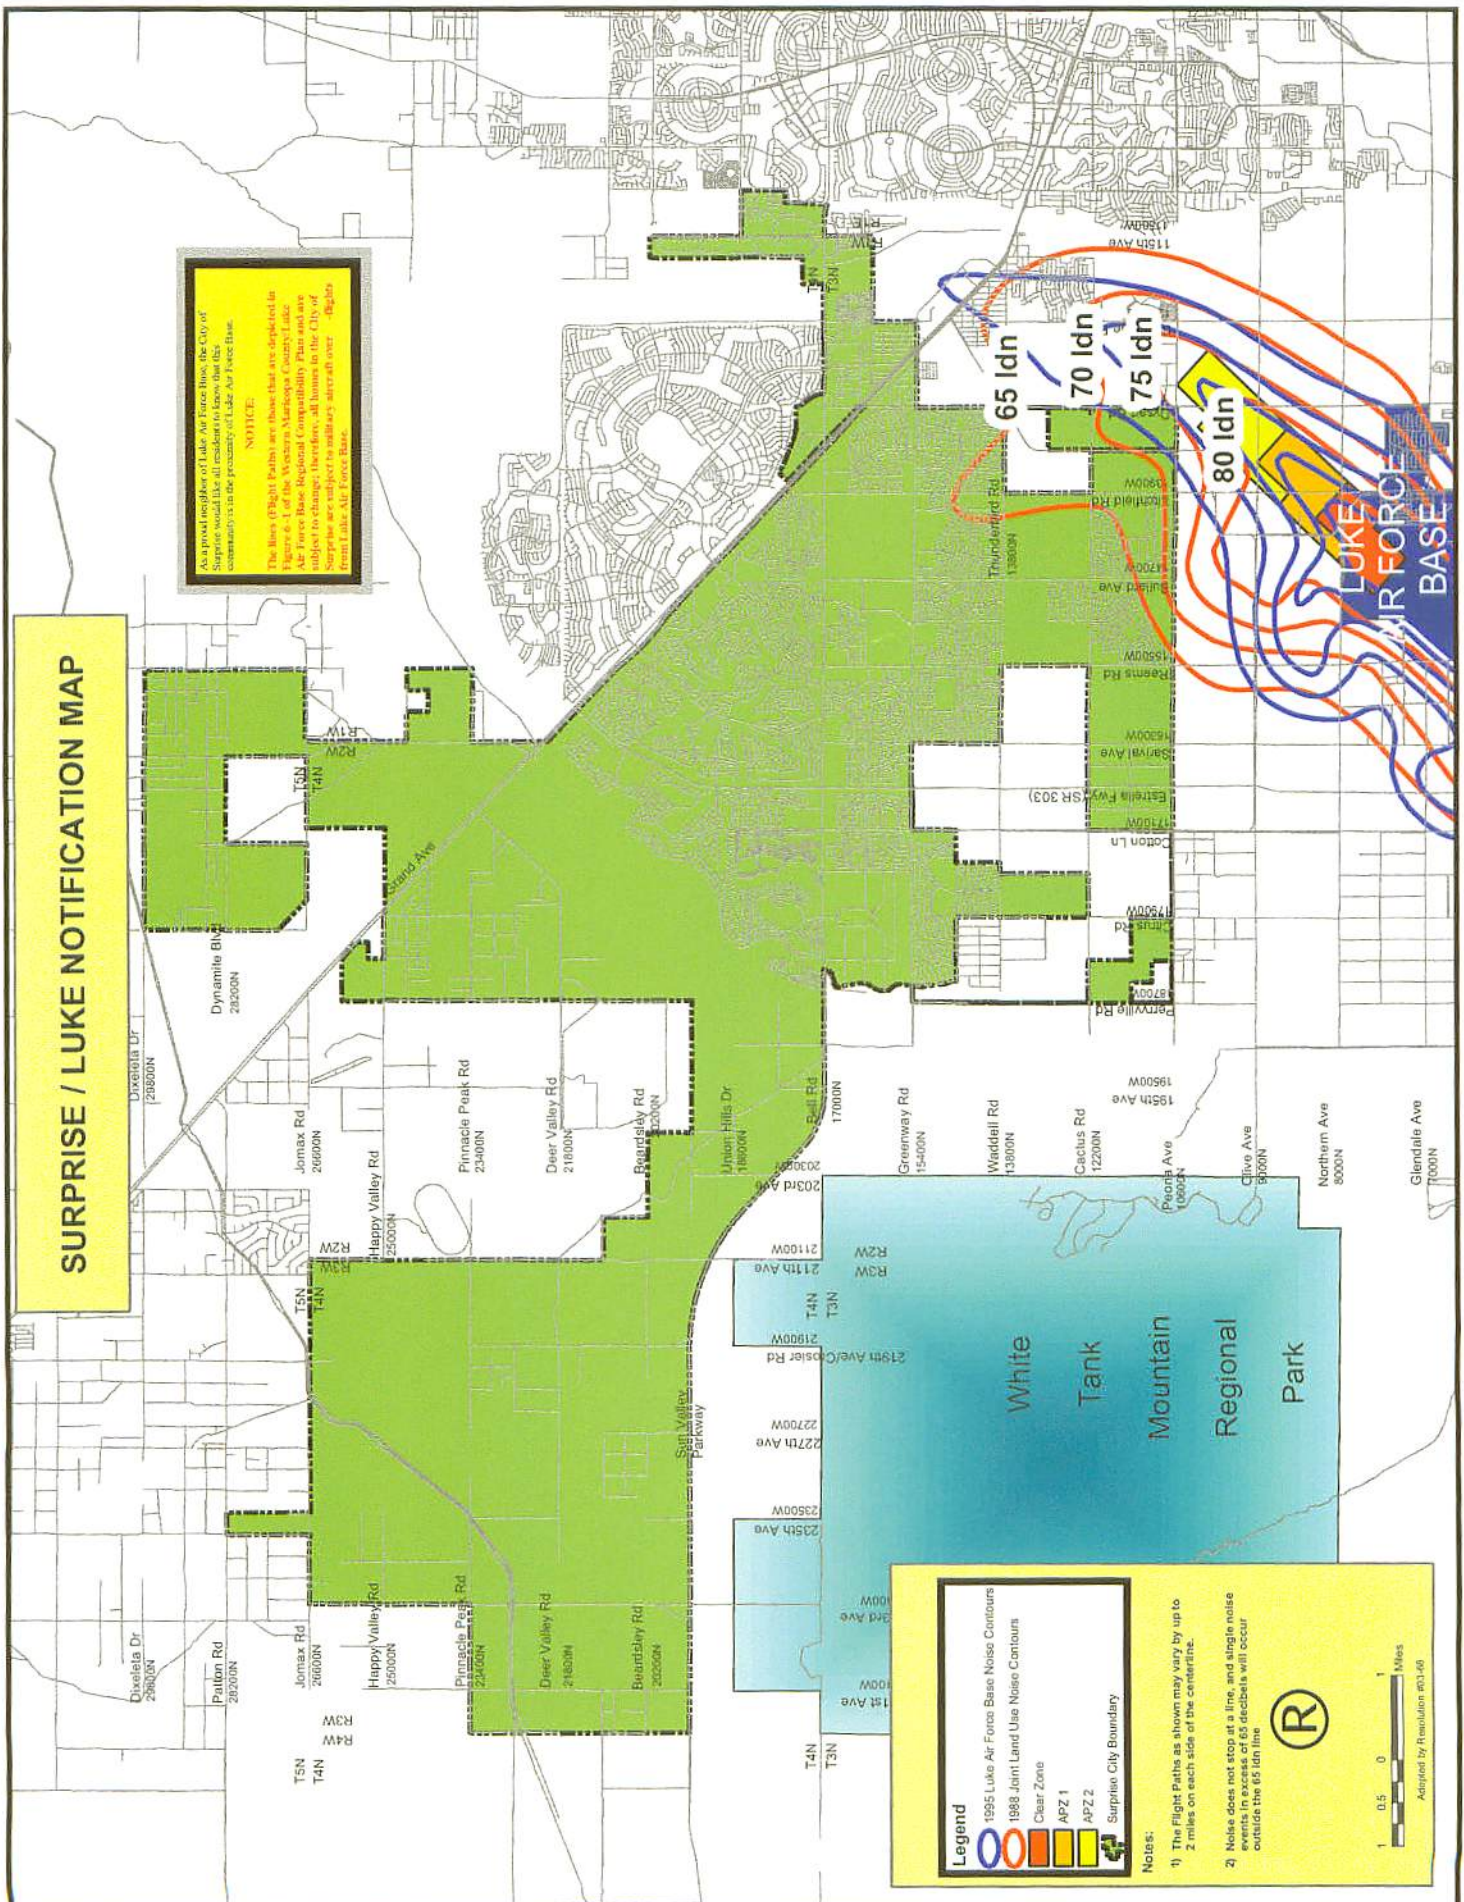

SURPRISE / LUKE NOTIFICATION MAP

NOTICE

As a proud neighbor of Luke Air Force Base, the City of Surprise would like all residents to know that they, as well as the City of Surprise, are subject to change. Therefore, all homes in the City of Surprise are subject to military aircraft over-flight from Luke Air Force Base.

Legend

- 1995 Luke Air Force Base Noise Contours
- 1988 Joint Land Use Noise Contours
- Clear Zone
- APZ 1
- APZ 2
- Surprise City Boundary

Notes:

- 1) The Flight Paths as shown may vary by up to 2 miles on each side of the centerline.
- 2) Noise does not stop at a line, and single noise events may occur between noise contours will occur outside the 65 ldn line.

1 0.5 0 1 Miles

Adapted by Resolution #03-06