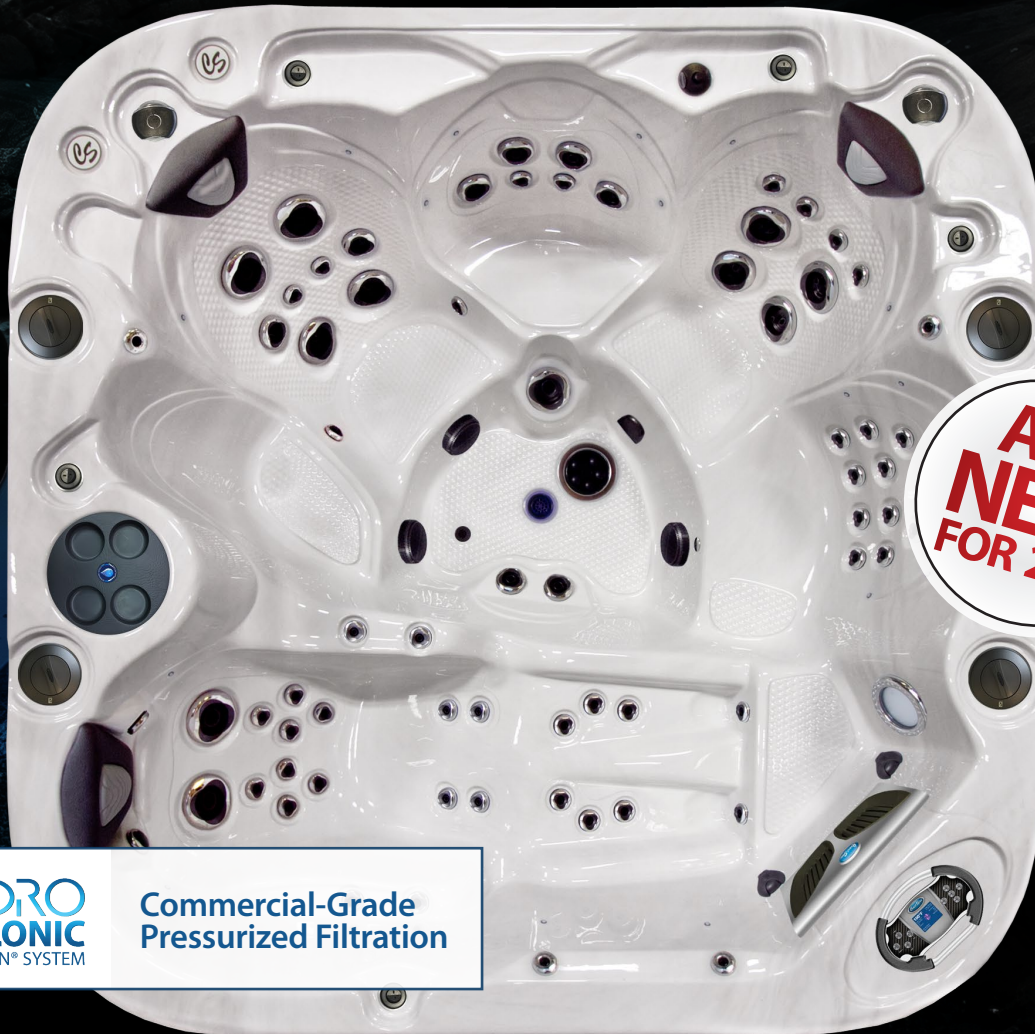

TRADITIONAL SERIES ELEMENT

**ALL
NEW
FOR 2017**

Commercial-Grade
Pressurized Filtration

SPECIFICATIONS

SEATING: **6 ADULTS**
DIMENSIONS: **81.5 X 81.5 X 40 IN | 207 X 207 X 101.5 CM**
WATER CAPACITY: **1210 L | 320 US GAL**
JETS: **CLASSIC: 50 | ELITE: 56 | LUXURY: 56**
PUMPS / POWER: **CLASSIC: 8 HP | ELITE: 10 HP | LUXURY: 14 HP**
(COMBINED HP)

FEATURES

- OWENS CORNING STEEL REINFORCED SHELL
- 175 SQ.FT. HYDRO CYCLONIC FILTRATION
- LUXURY TRILLIUM MASSAGE JETS
- SELF-CLEANING SWEEPER JET
- WORLDWIDE SPA REMOTE READY*
- COAST GUARD BASE PROTECTION
- VOLCANO JET WITH INDEPENDENT CONTROLS