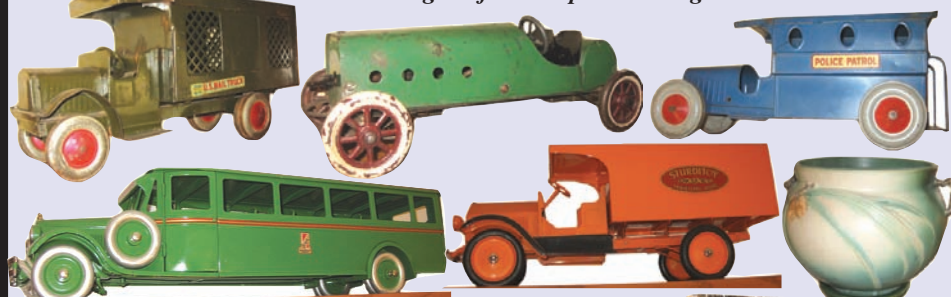

Hack's

Auction & Realty Service, Inc.

Greg & Swan Hachmeister, Auctioneers, Pecatonica, IL
815-239-1436 • www.hacksauktion.com I.A.F.L. #444.000128

SEASON'S GREETINGS!