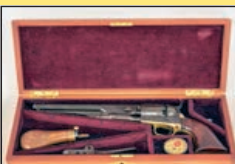

Colt 1861 Navy Pistol

300+ Guns

German Dagger Collection

Vu Cao Dam O/C

Frank Dudley Dunes O/C

30K+ Rounds of Ammo

100+ Paintings

50+ Lots of Sterling