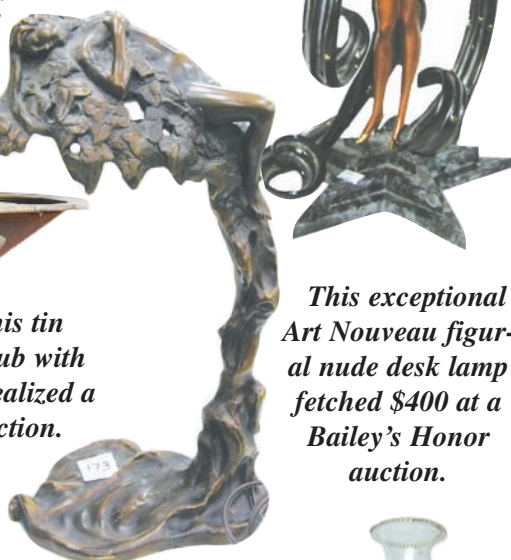

“A Look Back” With Auction Action Antique News

It's always fun to see what items have sold for.

All photos and prices are from previous articles that have run in Auction Action Antique News over the last 22 years.