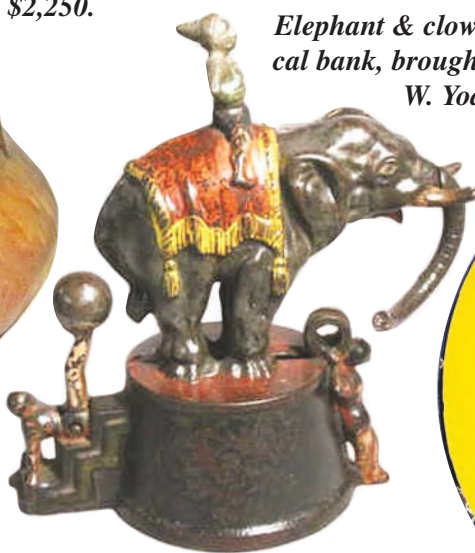

This tin bathtub with oak trim saw much bidding & realized a price of $980 at a Bailey's Honor auction.

This 14KT man's Longine wristwatch sold for a high bid of $1,210 at a Superior auction.