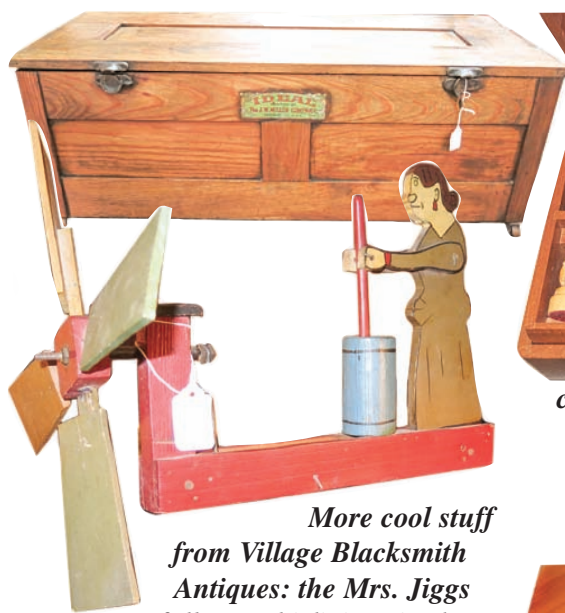

More cool stuff from Village Blacksmith Antiques: the Mrs. Jiggs folk art whirligig priced at $325, the 38", 1920s Ideal wooden toy box at $245. 920-993-9817

Two vintage Bakelite-type purses from Time's Treasures: the brass-sided version priced at $112.50, Dorset Rex Fifth Avenue purse at $149. 608-617-7066