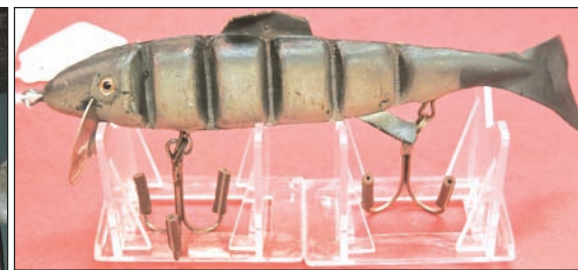

Best of the vintage fishing lures at Out on the Farm Antiques: this Flexi Musky Sucker example, made in Madison, WI and priced at $165. 920-299-2205