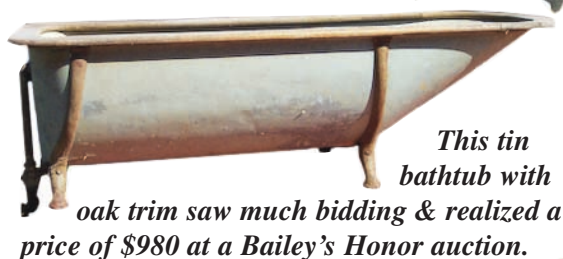

Elephant & clowns mechanical bank, brought $1,000 at a W. Yoder auction.