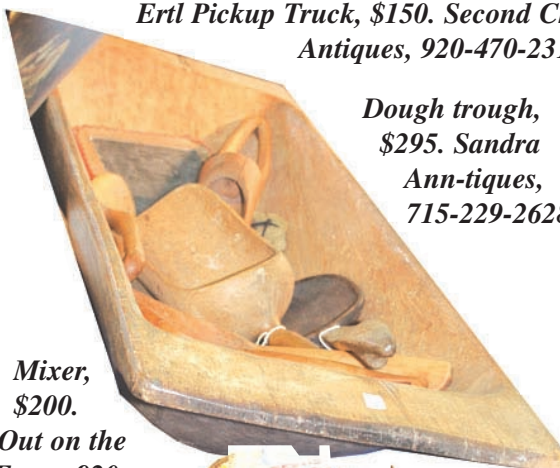

Cabin styled lamp, \$135. J&L Antiques, 608-349-3796

Mixer, \$200. Out on the Farm, 920-294-3068

Ertl Pickup Truck, \$150. Second Chance Antiques, 920-470-2319

Dough trough, \$295. Sandra Ann-tiques, 715-229-2628