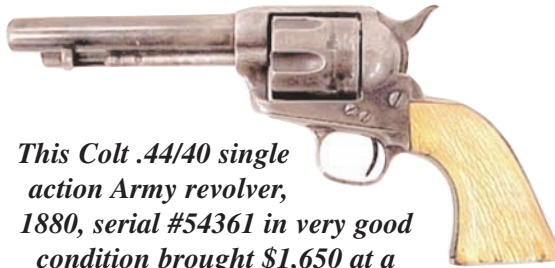

This Colt .44/40 single action Army revolver, 1880, serial #54361 in very good condition brought $1,650 at a House in the Woods auction.