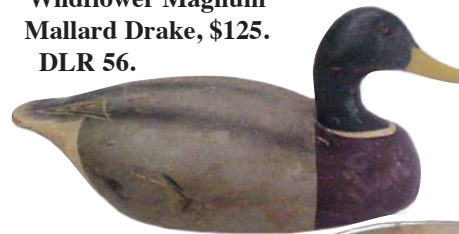

Wildflower Magnum Mallard Drake, $125. DLR 56.