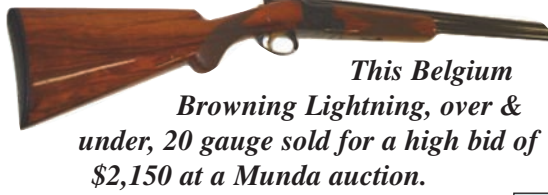

This ca. 1939 tin windu Marx Charlie McCarthy and Mortimer Snerd private car brought a high bid of $875 at a Betthausers auction.