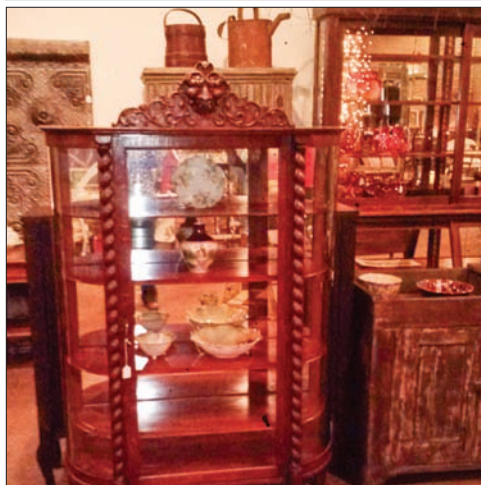

JUNE 24 & 25

Fri. 10AM - 6PM • Sat. 9AM - 4PM

Quality Dealers are a Trademark of Our Shows!

Townsend Shows Inc.

507-269-1473

Admission $6

P.O. Box 726

641-832-2700

Admission Good

Rochester MN 55903

www.townsendantiqueshows.com

All 3 Days

$1 Off Adm. with This Ad!

**Attend Garden Gate to
Spring Antique Show
To Brighten Your Spring**

Article & photos by Chuck Springob (Blumen Gardens)

On April 22 at 9am the doors will open at Blumen Gardens. We have a full compliment of dealers offering vintage garden, architecture, country antique furniture and much more for you to purchase.

We will be collecting non perishable food items. There will be an admission of only $4.00. All proceeds from the door along with the food collected will go to the local food banks. Help our Neighbors indeed.

Blumen Gardens will offer a wonderful variety of spring flowers to get you started for the gardening season.

Plus we are excited to have Slow Smoke BBQ and Rolling Harvest food truck to purchase breakfast or lunch.

The Garden Show will be held inside Blumen Gardens restored 19th century brick Factory at 403 Edwards Street, Sycamore Illinois 60178. Dates and time are Friday, April 22nd, 2016 from 9 a.m. to 5 p.m. and Saturday, April 23rd, 2016 from 9 a.m. to 3 p.m. A special drawing will happen each day of the show.

For more information contact Chuck Springob 815-355-1746. Blumen Gardens 815-895-3737.