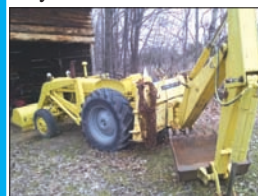

Overnight Accommodation info. Available at NIC Offices or at www.NorthernInvestment.Com Questions? Contact Ken Kirm at kenkirm@tds.net Or Dick Taylor at Cell- 715/299-7321 or dtaylor@northerninvestment.com

Terms: Cash or Check. 5.5% Sales Tax will be charged on applicable items. Auction day announcements precede printed material. Items sold "As Is". For a list of our auctions and real estate listings, visit us at www.NorthernInvestment.Com!

KEN & SHARON KIRN

NORTHERN INVESTMENT CO., CLERK & CASHIER, Mondovi, WI, 715-926-4265

nicm@northerninvestment.com Registered Wisconsin Auction Co. License #10.

Rep. by: Dick Taylor, Black River Falls, WI 715-299-7321 dtaylor@northerninvestment.com

Auctioneer: John Marg, Black River Falls, WI,

Registered Wisconsin Auctioneer License #231, Phone: 715-284-4684