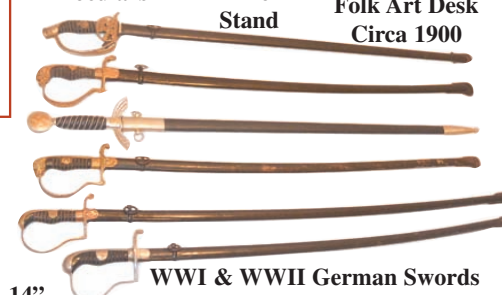

Heavy Sterling Overlay Decanter

Murano Art Glass 16 Inch Parrots

Sample of the Many WWII German Pins & Medals

WWII Japanese 7x50 Binoculars

Floor Vase in Iron Stand

Folk Art Desk Circa 1900

WWI & WWII German Swords