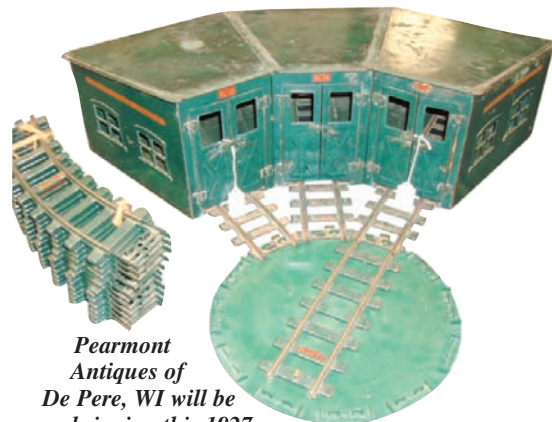

Pearmont Antiques of De Pere, WI will be bringing this 1927 Buddy L Train Roundhouse, Absolutely Fabulous! $1,295. Ph: 920-210-4101