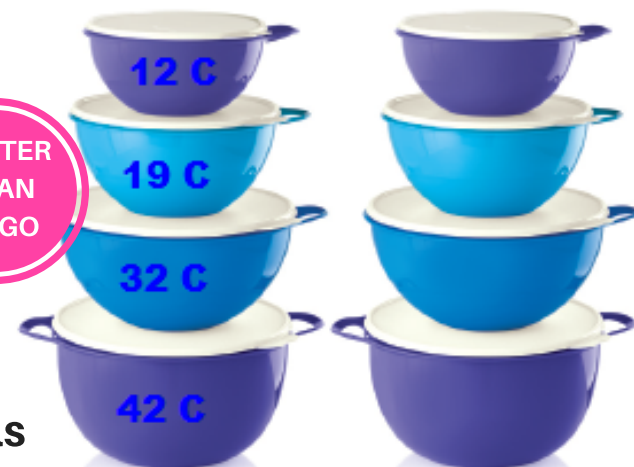

Tupperware

Spring Together

March 11th - April 14th

Insulated Tumbler

24 oz. Limit 1 at a Party
\$22 value Save \$10
#89435 \$12.00

Chop 'N Prep Chef

\$39 value Save \$5
#81707 \$34.00

Extra Mini & Mini Bowls

Complete your collection!
\$22 value Save \$10
#81719 \$12.00

BETTER THAN BOGO

Thatsa Bowl 8-Pc Set

SAVE OVER 50%
\$186 value Save \$97
#81701 \$89.00

CrystalWave Power Lunch Set

2 Cup & 3 1/4 Cup
\$22 value Save \$7
#81703 \$15.00

Measuring Cups & Spoons

Buy Cups & Get Spoons FREE!
\$27 value Save \$12
#81702 \$15.00

SnackBar Maker

\$20 value Save \$6
#81705 \$14.00

SnackBar Keepers

Buy Two Get Two FREE!
6 1/2 x 2 3/8 x 1 1/4
\$22 value Save \$11
#81706 \$11.00

FlatOut Containers

Set of Two 3 cup collapsible containers
\$16 value Save \$4
#81704 \$12.00

Art of Spring Lunch Set

ONLY \$25 with EVERY \$50 spent
\$35 value Save \$10
#881838 \$25.00