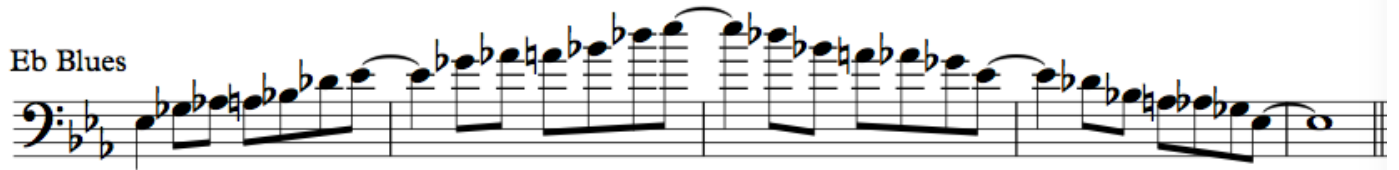

Louisiana All State Jazz Scales Set 1 Bass

C Major

Musical notation for C Major scale in bass clef, ascending and descending, ending with a whole note C.

Bb Major

Musical notation for Bb Major scale in bass clef, ascending and descending, ending with a whole note Bb.

Ab Major

Musical notation for Ab Major scale in bass clef, ascending and descending, ending with a whole note Ab.

Gb Major

Musical notation for Gb Major scale in bass clef, ascending and descending, ending with a whole note Gb.

E Major

Musical notation for E Major scale in bass clef, ascending and descending, ending with a whole note E.

D Major

Musical notation for D Major scale in bass clef, ascending and descending, ending with a whole note D.

A Mixolydian

Musical notation for A Mixolydian scale in bass clef, ascending and descending, ending with a whole note A.

Louisiana All State Jazz Scales Set 1 Bass

B Dorian

C Whole Tone

F Blues

Eb Blues

G Blues