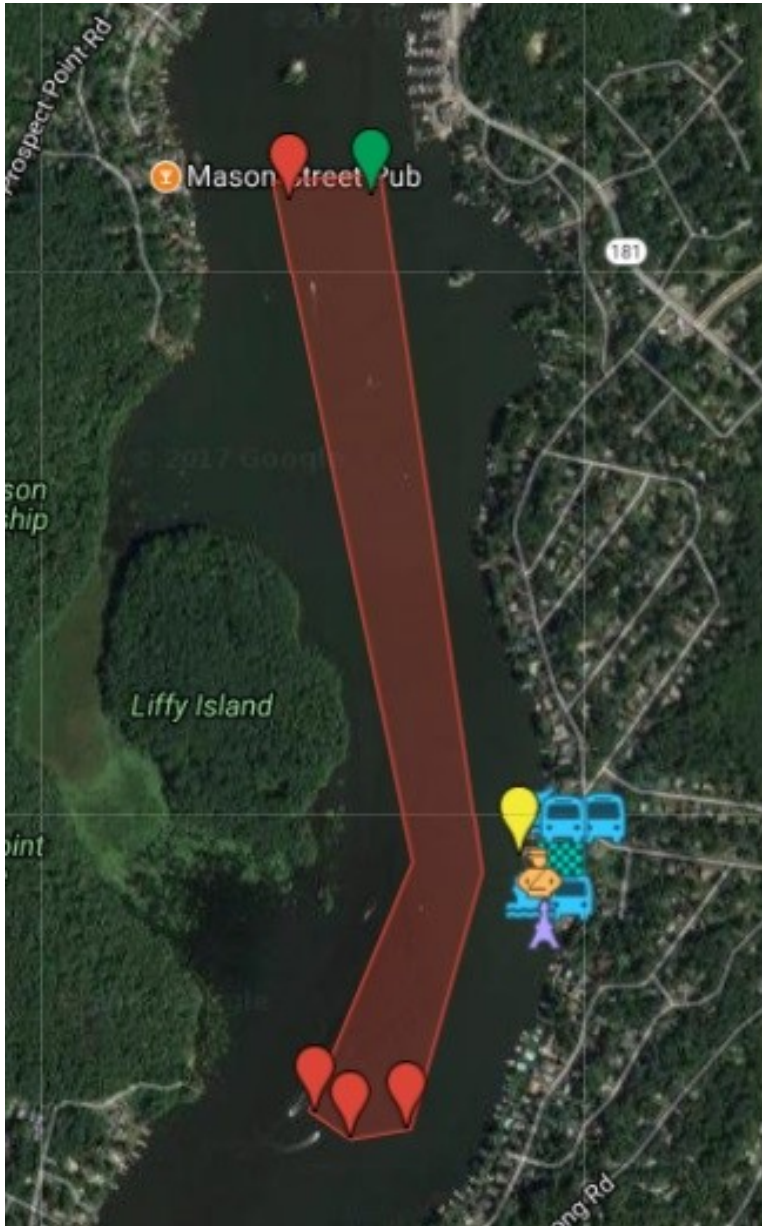

- Dry Pits #1
- Start/Finish
- Dry Pits #2
- Turn 1
- Dry Pits #3
- Turn 2
- Wet Pits
- Turn 3
- Registration
- Marker
- Crane
- Turn 4
- Ramp
- Race Course
- Race Control
- Race Course