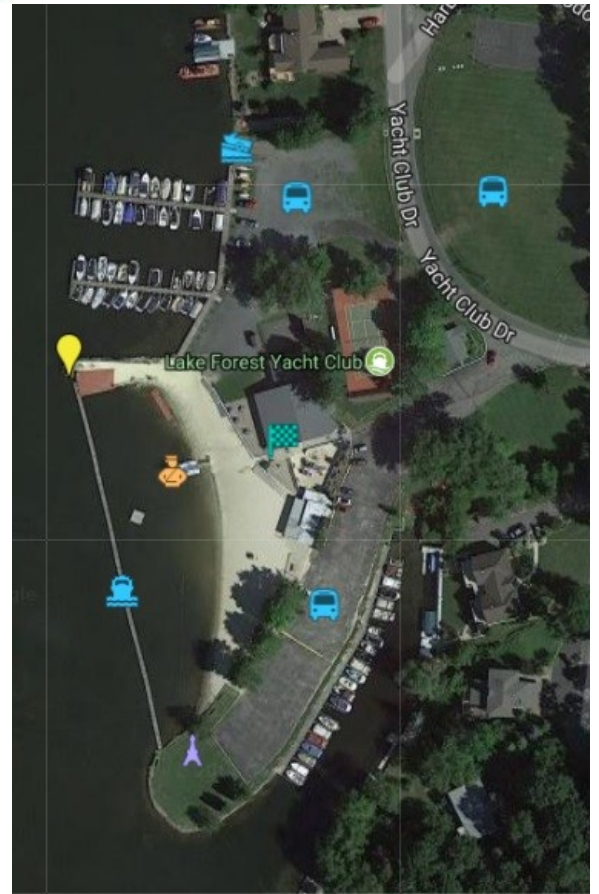

8:30am Race Control Operational

10:30am Race Patrol Fleet & Course Support Fleet on station

**RACE 1** (Pontoon)  
**RACE 2** (Class TBD on-site)  
**RACE 3** (Class TBD on-site)  
**RACE 4** (Class TBD on-site)  
**RACE 5** (Class TBD on-site)

-  Dry Pits #1
-  Start/Finish
-  Dry Pits #2
-  Turn 1
-  Dry Pits #3
-  Turn 2
-  Wet Pits
-  Turn 3
-  Registration
-  Marker
-  Crane
-  Turn 4
-  Ramp
-  Race Course
-  Race Control
-  Race Course