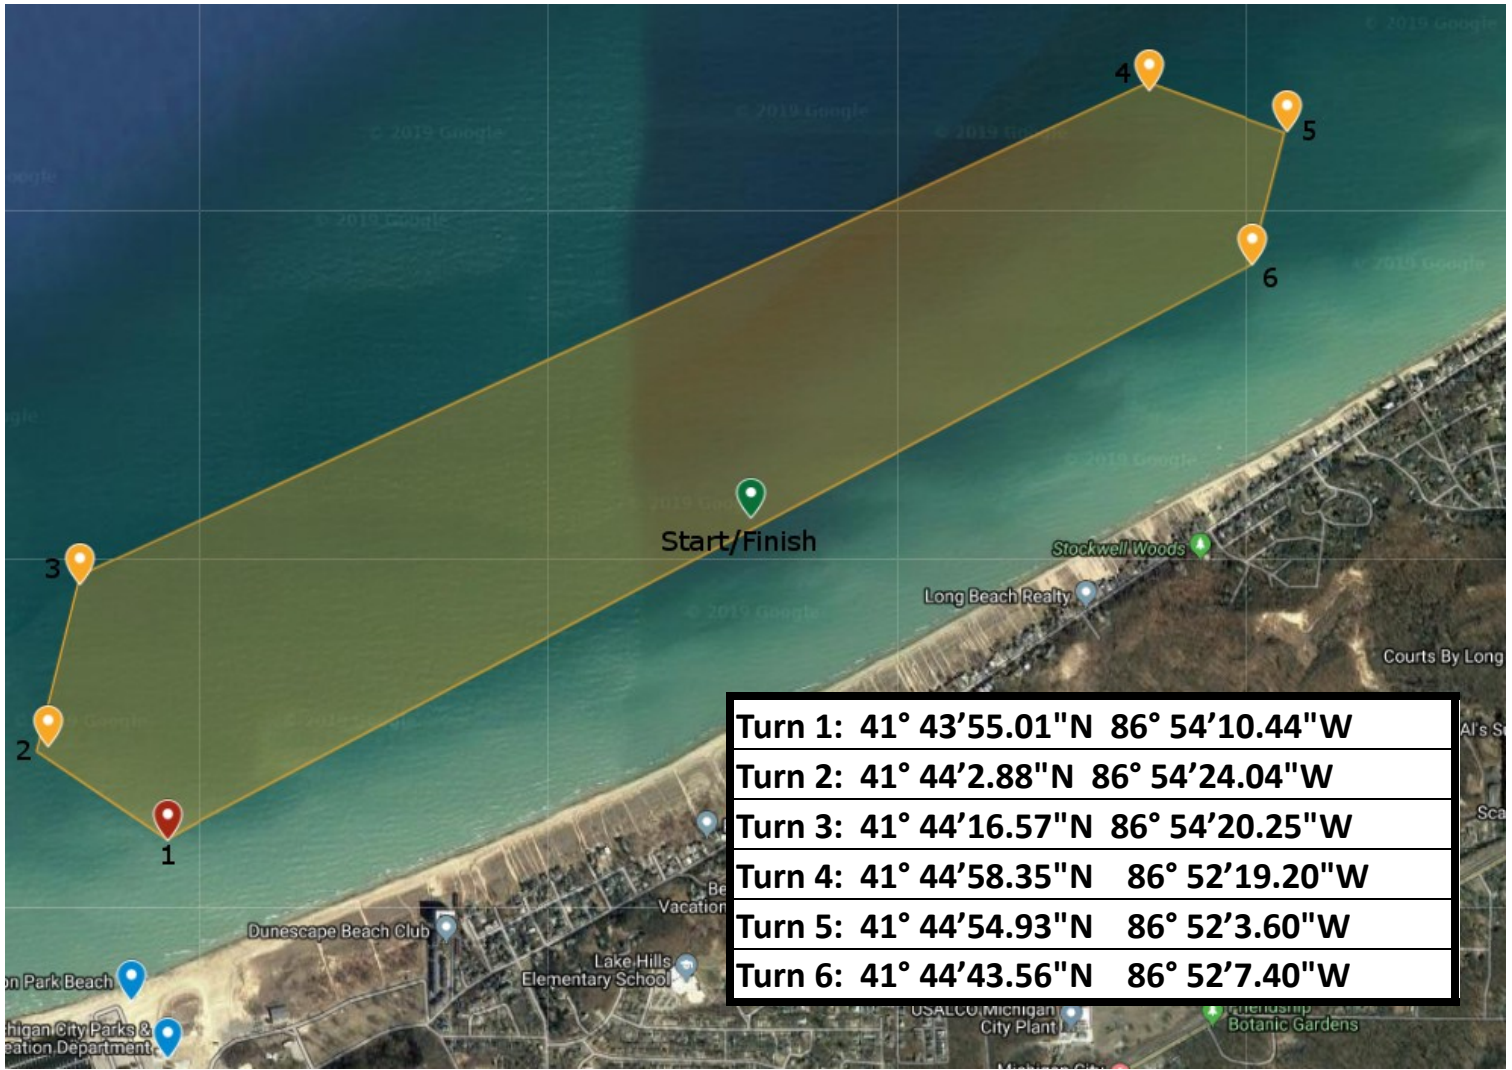

Turn 1: 41° 43'55.01"N 86° 54'10.44"W
Turn 2: 41° 44'2.88"N 86° 54'24.04"W
Turn 3: 41° 44'16.57"N 86° 54'20.25"W
Turn 4: 41° 44'58.35"N 86° 52'19.20"W
Turn 5: 41° 44'54.93"N 86° 52'3.60"W
Turn 6: 41° 44'43.56"N 86° 52'7.40"W

COURSE: 5.5 Miles		
ClassONE USA	12 laps	66 miles
UNLIMITED	12 laps	66 miles
SUPER CAT	10 laps	55.5 miles
SUPER STOCK	9 laps	49.5 miles
VEE EXTREME	9 laps	49.5 miles
SVX	8 laps	44 miles
ProStock V	8 laps	44 miles
P1 Superstock	6 laps	33 miles
CLASS 1	9 laps	49.5 miles
CLASS 2	9 laps	49.5 miles
CLASS 3	8 laps	44 miles
CLASS 4	8 laps	44 miles
CLASS 5	6 laps	33 miles
CLASS 6	6 laps	33 miles
CLASS 7	4 laps	22 miles

Fueling: Minimum On-site Purchase	
Unlimited	100 gallons
Extreme	100 gallons
Super Cat	70 gallons
Super Stock	35 gallons
Vee Extreme	35 gallons
ProStock V	35 gallons
Super Vee Xtreme	35 gallons
P1 SuperStock	35 gallons
CLASS 1	35 gallons
CLASS 2	35 gallons
CLASS 3	35 gallons
CLASS 4	35 gallons
CLASS 5	35 gallons
CLASS 6	35 gallons
CLASS 7	Does not apply