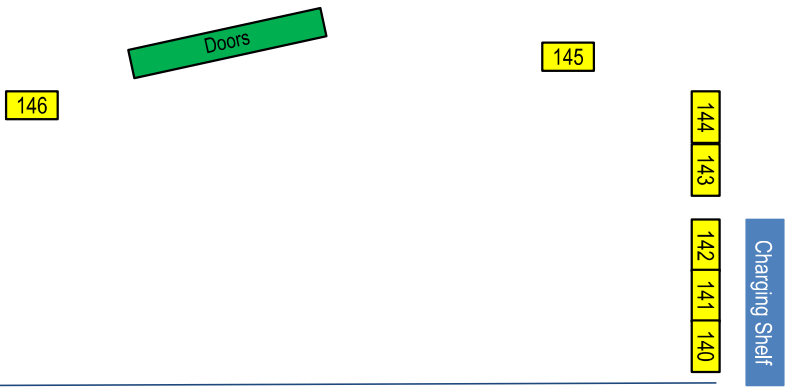

2018 Guyer Choir Craft Show Vendor Layout

"B" Parking Lot Rotunda

"B" Parking Lot Entrance