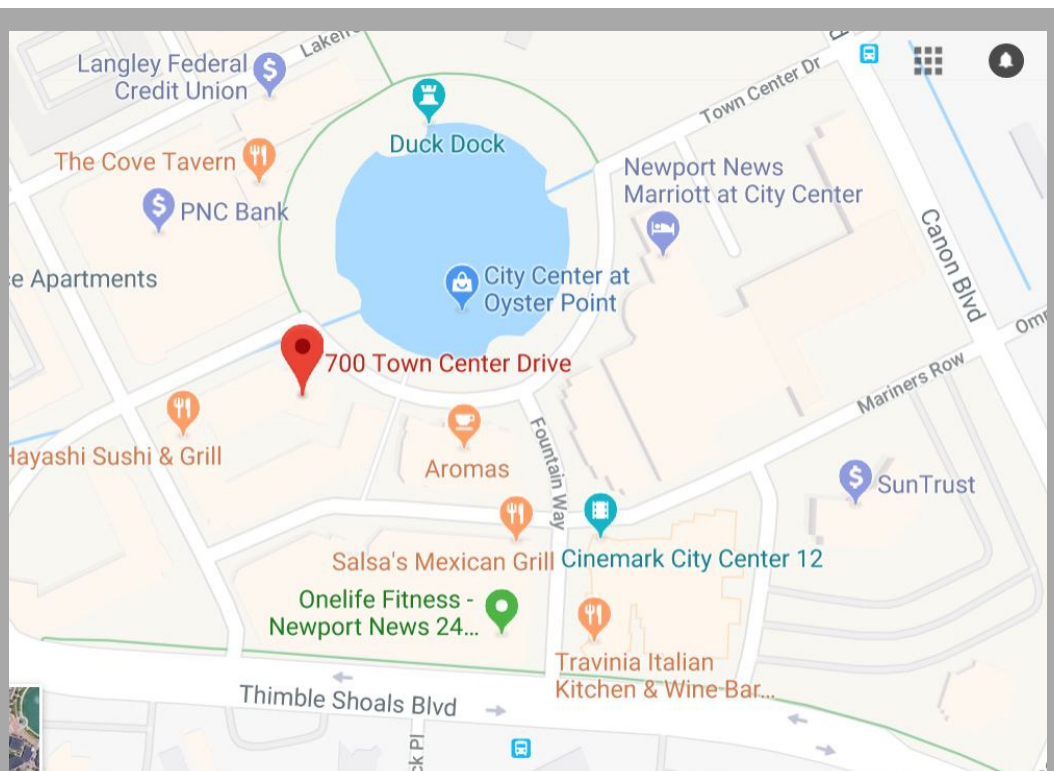

*Fountain Plaza Two: NN Waterworks Bld.*  
*700 Town Center Drive*  
*Newport News, VA 23606*

## Directions

From I-64

Take exit 258A to merge onto US-17 S/J Clyde Morris Blvd

Turn right at Thimble Shoals Blvd.

Turn right at Fountain Way

Destination will be on the left

700 Town Center Dr, Newport News, VA 23606