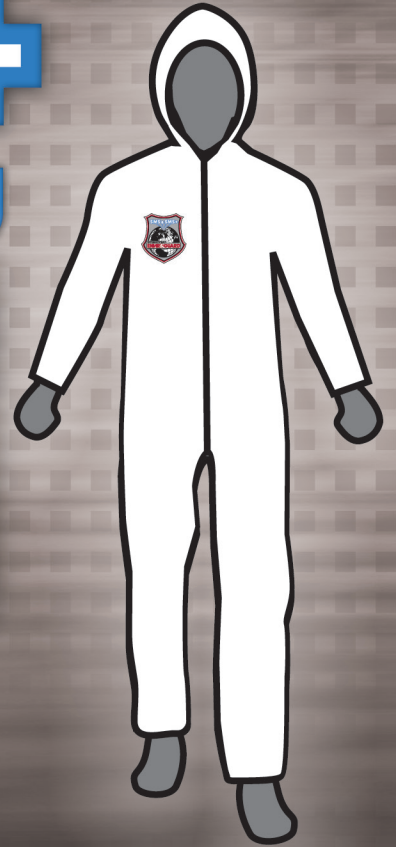

## Clothing

- General Clean-up Work
- Asbestos and Lead Abatement
- Mold Remediation
- Manufacturing
- Assembly Operations
- Laboratories
- Printing
- Dirt, dust, grime environments

International Enviroguard's SMS and SMS Plus provide worker comfort and additional protection in the workplace. SMS is made of a 60 GSM fabric and SMS Plus is made of a heavier 70 GSM fabric, providing additional strength and durability vs. standard SMS. These breathable garments provide an excellent particulate barrier, along with a barrier for light splashes and spray. The added weight of the SMS Plus fabric gives increased durability without sacrificing mobility and comfort.