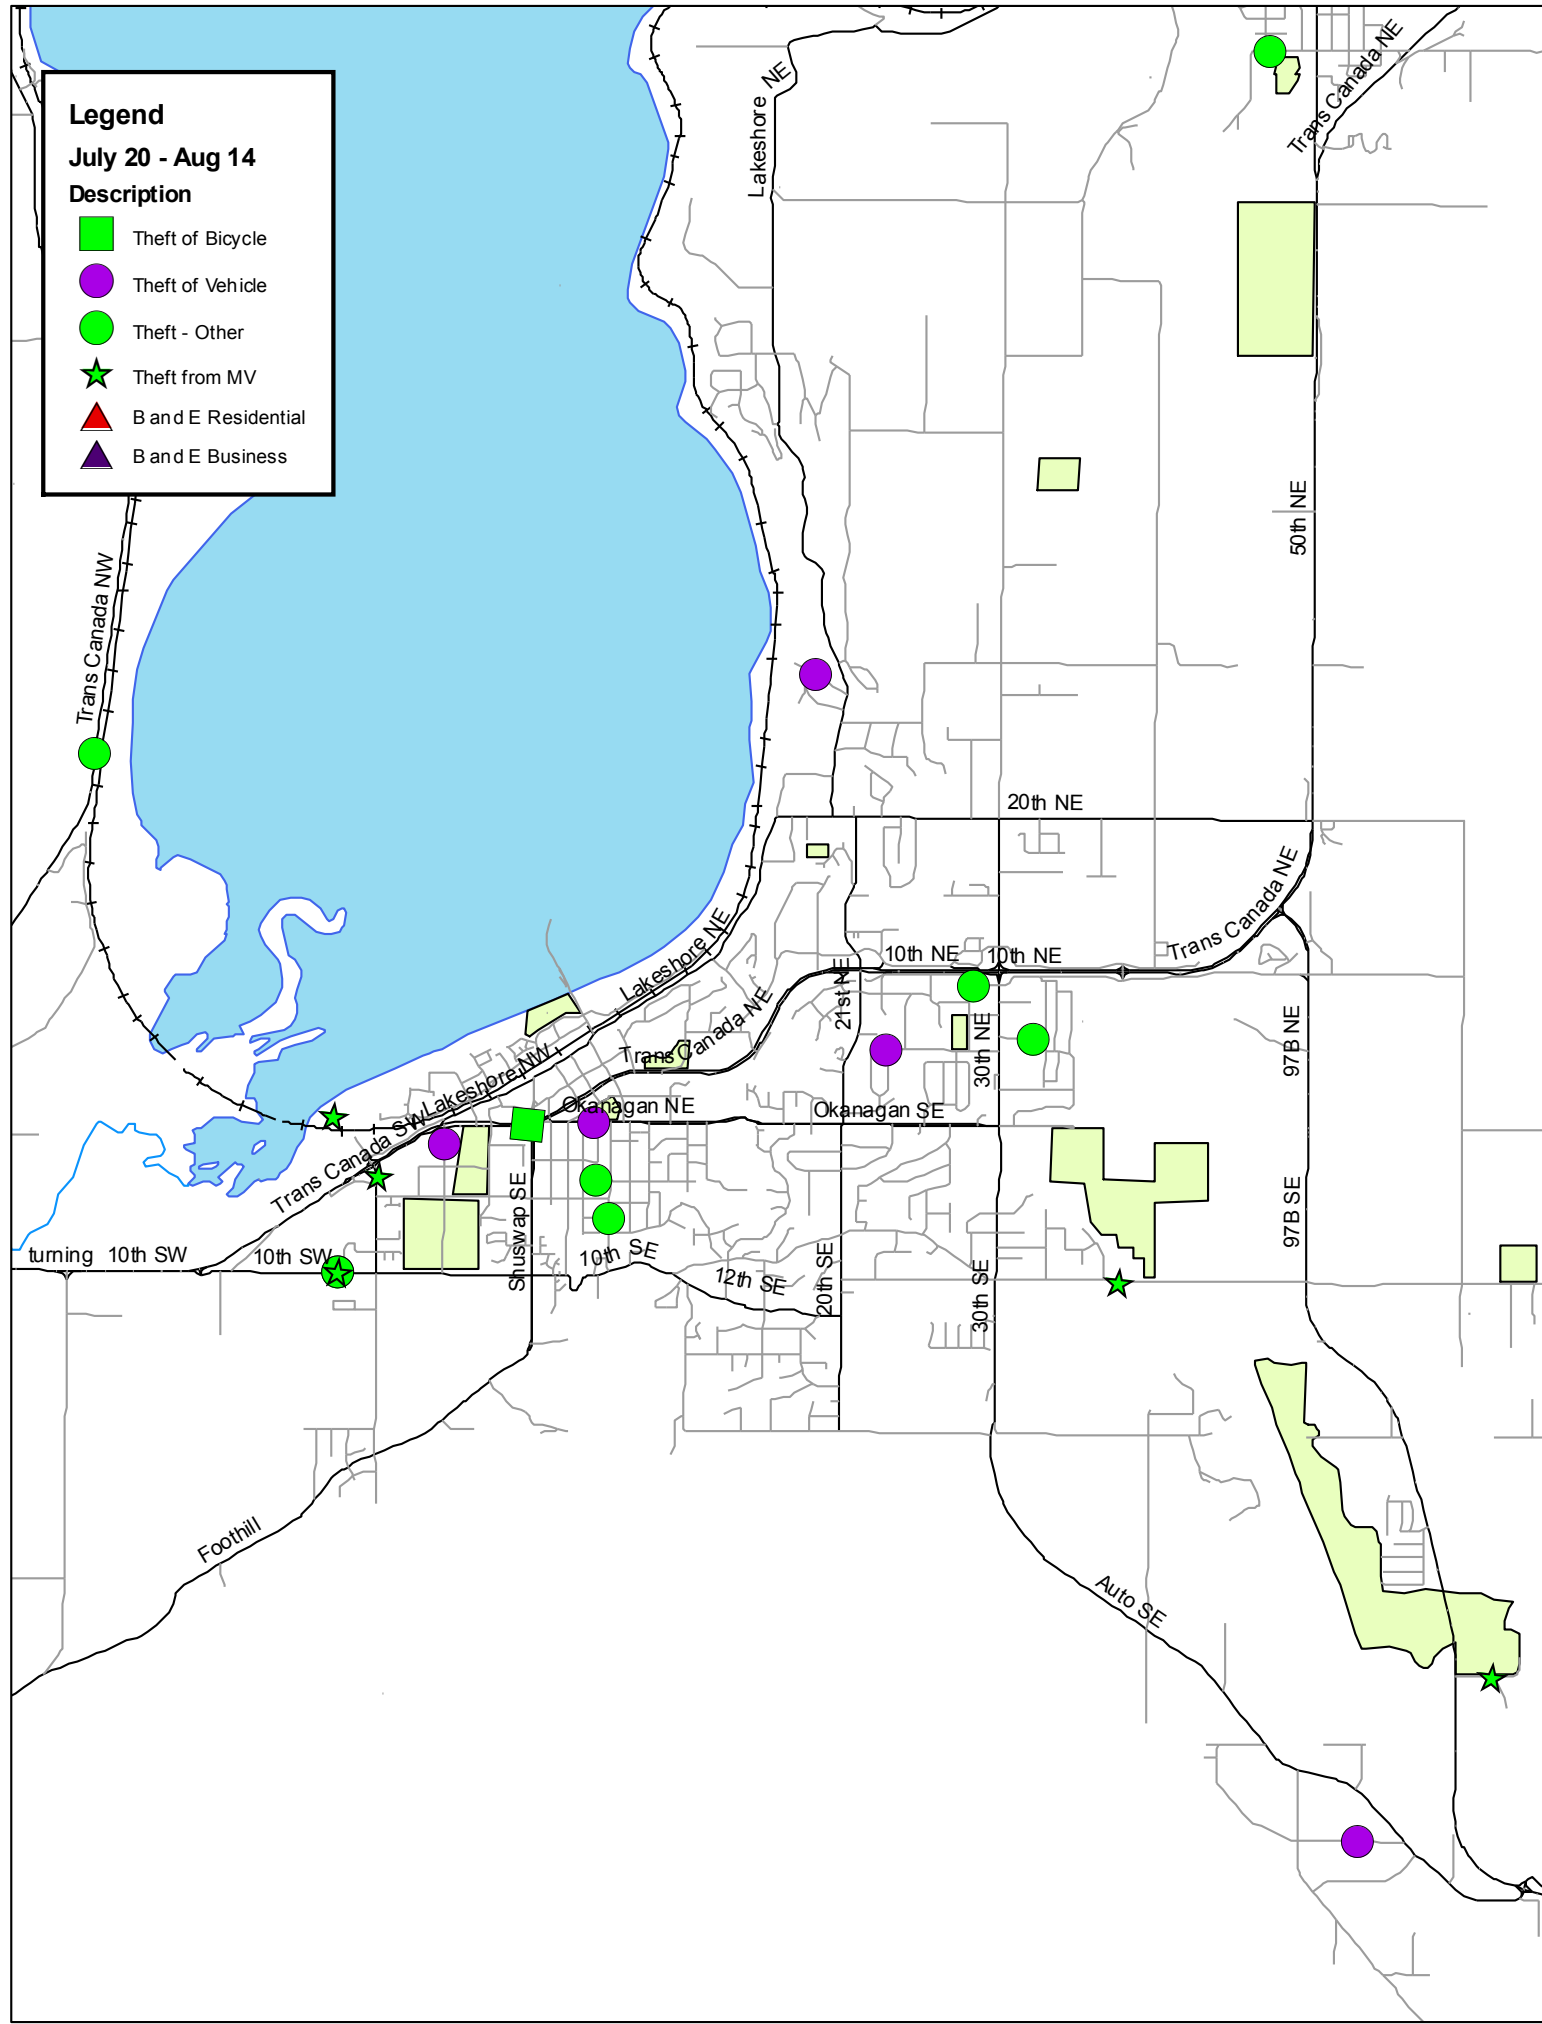

Legend
July 20 - Aug 14
Description

- Theft of Bicycle
- Theft of Vehicle
- Theft - Other
- ★ Theft from MV
- ▲ B and E Residential
- ▲ B and E Business

Salmon Arm RCMP Detachment