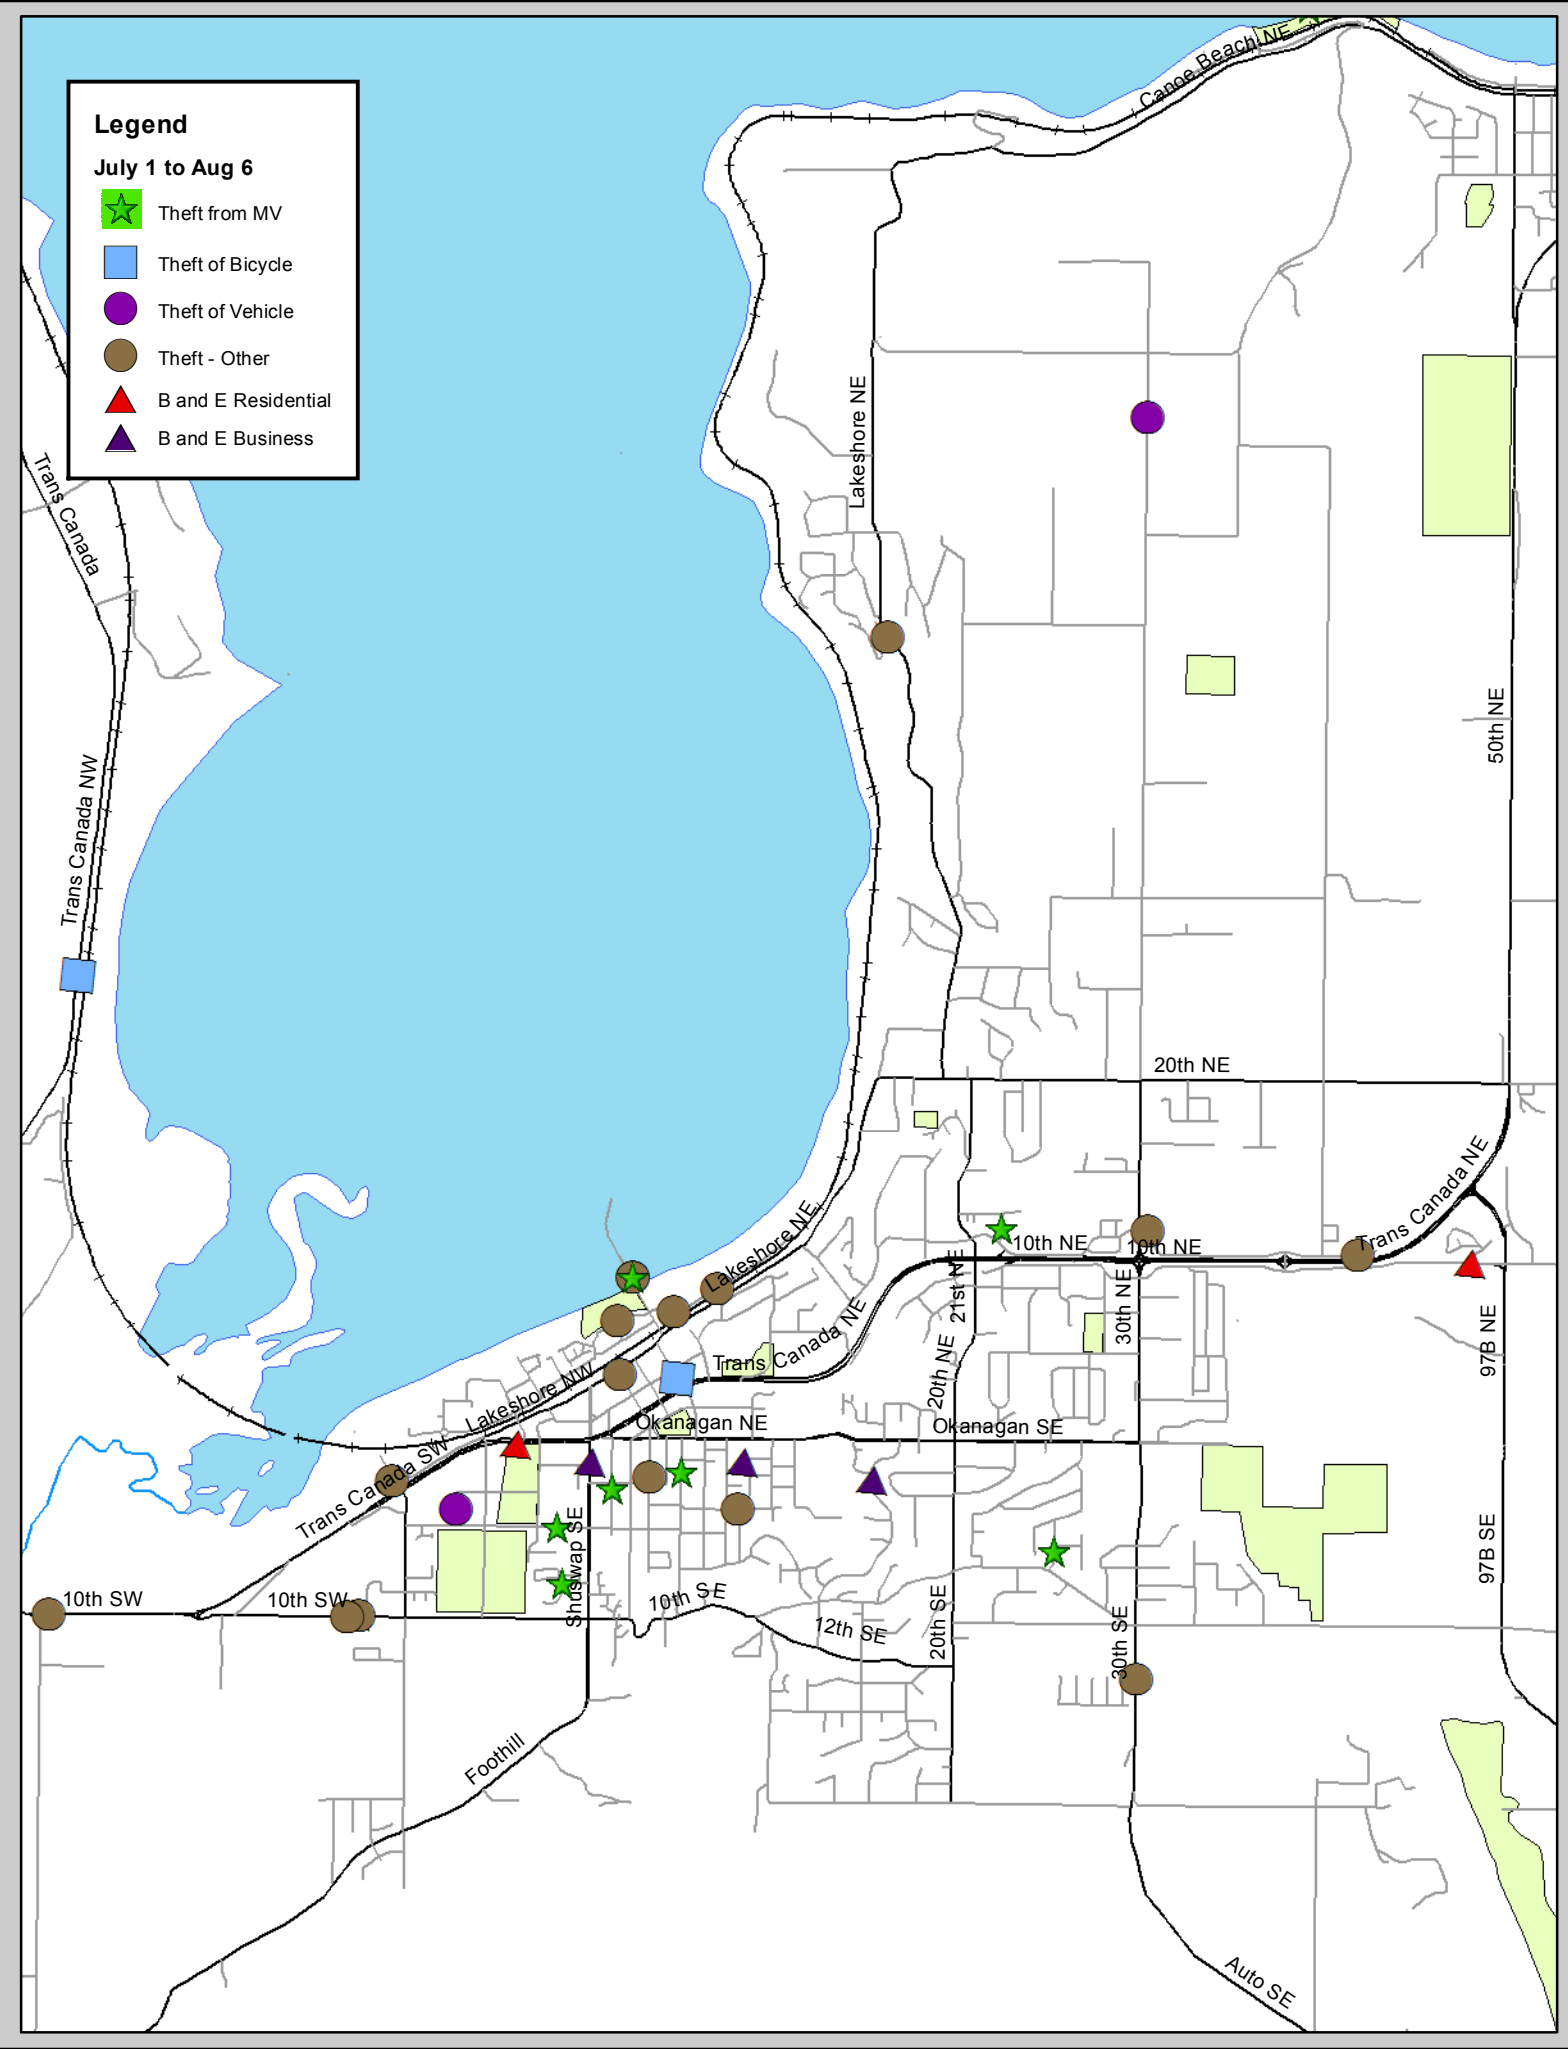

Legend

July 1 to Aug 6

- ★ Theft from MV
- Theft of Bicycle
- Theft of Vehicle
- Theft - Other
- ▲ B and E Residential
- ▲ B and E Business

Salmon Arm RCMP Detachment