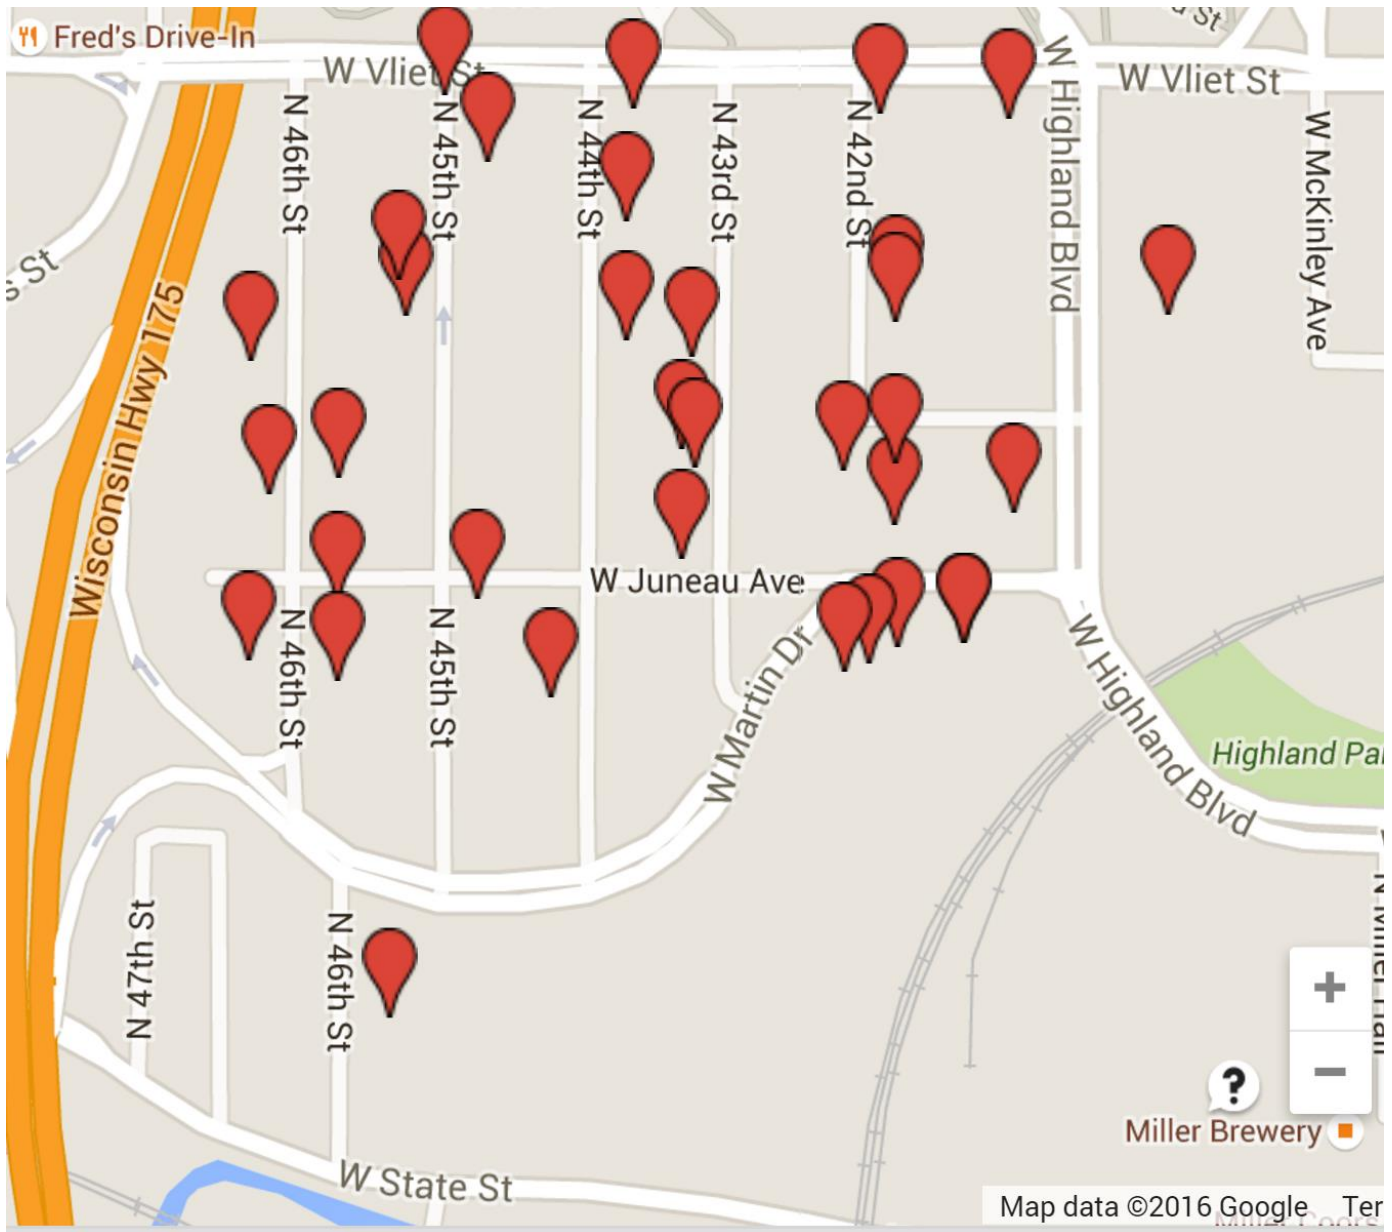

# Martin Drive Neighborhood-Wide

Rummage Sale – July 23, 2016 8:30 a.m. to 3 p.m.

More information on our Neighborhood-Wide Rummage Sale can be found at [www.martin-drive.org](http://www.martin-drive.org)

Address “pins” location on map are approximate.

4138 W Martin Drive, Milwaukee, WI 53208	1336 N 42 ST, Milwaukee, WI 53208	1371 N 45 ST, Milwaukee, WI 53208
4141 W Martin Drive, Milwaukee, WI 53208	1330 N 42 ST, Milwaukee, WI 53208	1172 N 45 ST, Milwaukee, WI 53208
4121 W Martin Drive, Milwaukee, WI 53208	1201 N 43 ST, Milwaukee, WI 53208	1267 N 45 ST, Milwaukee, WI 53208
4201 W Martin Drive, Milwaukee, WI 53208	1231 N 43 ST, Milwaukee, WI 53208	1303 N 45 ST, Milwaukee, WI 53208
4121 W Martin Drive, Milwaukee, WI 53208	1227 N 43 ST, Milwaukee, WI 53208	1222 N 46 ST, Milwaukee, WI 53208
4215 W Martin Drive, Milwaukee, WI 53208	1257 N 43 ST, Milwaukee, WI 53208	1168 N 46 ST, Milwaukee, WI 53208
4115 W Highland Blvd, Milwaukee, WI 53208	1348 N 44 ST, Milwaukee, WI 53208	1155 N 46 ST, Milwaukee, WI 53208
4277 West Highland Blvd, Milwaukee, WI 53208	1262 N 44 ST, Milwaukee, WI 53208	1255 N 46 ST, Milwaukee, WI 53208
4226 West Highland Blvd, Milwaukee, WI 53208	1143 N 44 ST, Milwaukee, WI 53208	1219 N 46 ST, Milwaukee, WI 53208
4151 W McKinley Court, Milwaukee, WI 53208	1320 N 44 ST, Milwaukee, WI 53208	1150 N 46 ST, Milwaukee, WI 53208
4139 W McKinley Court, Milwaukee, WI 53208	1334 N 45 ST, Milwaukee, WI 53208	1054 N 46 ST, Milwaukee, WI 53208
		4143 W Vliet ST, Milwaukee, WI 53208