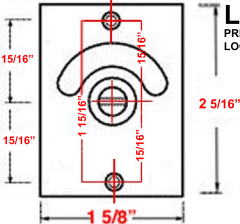

L-100

PRIVACY INDICATOR LOCK SPECIFICATIONS

MOUNT INSIDE SECTION NO FURTHER THAN $1/8''$ FROM DOOR EDGE