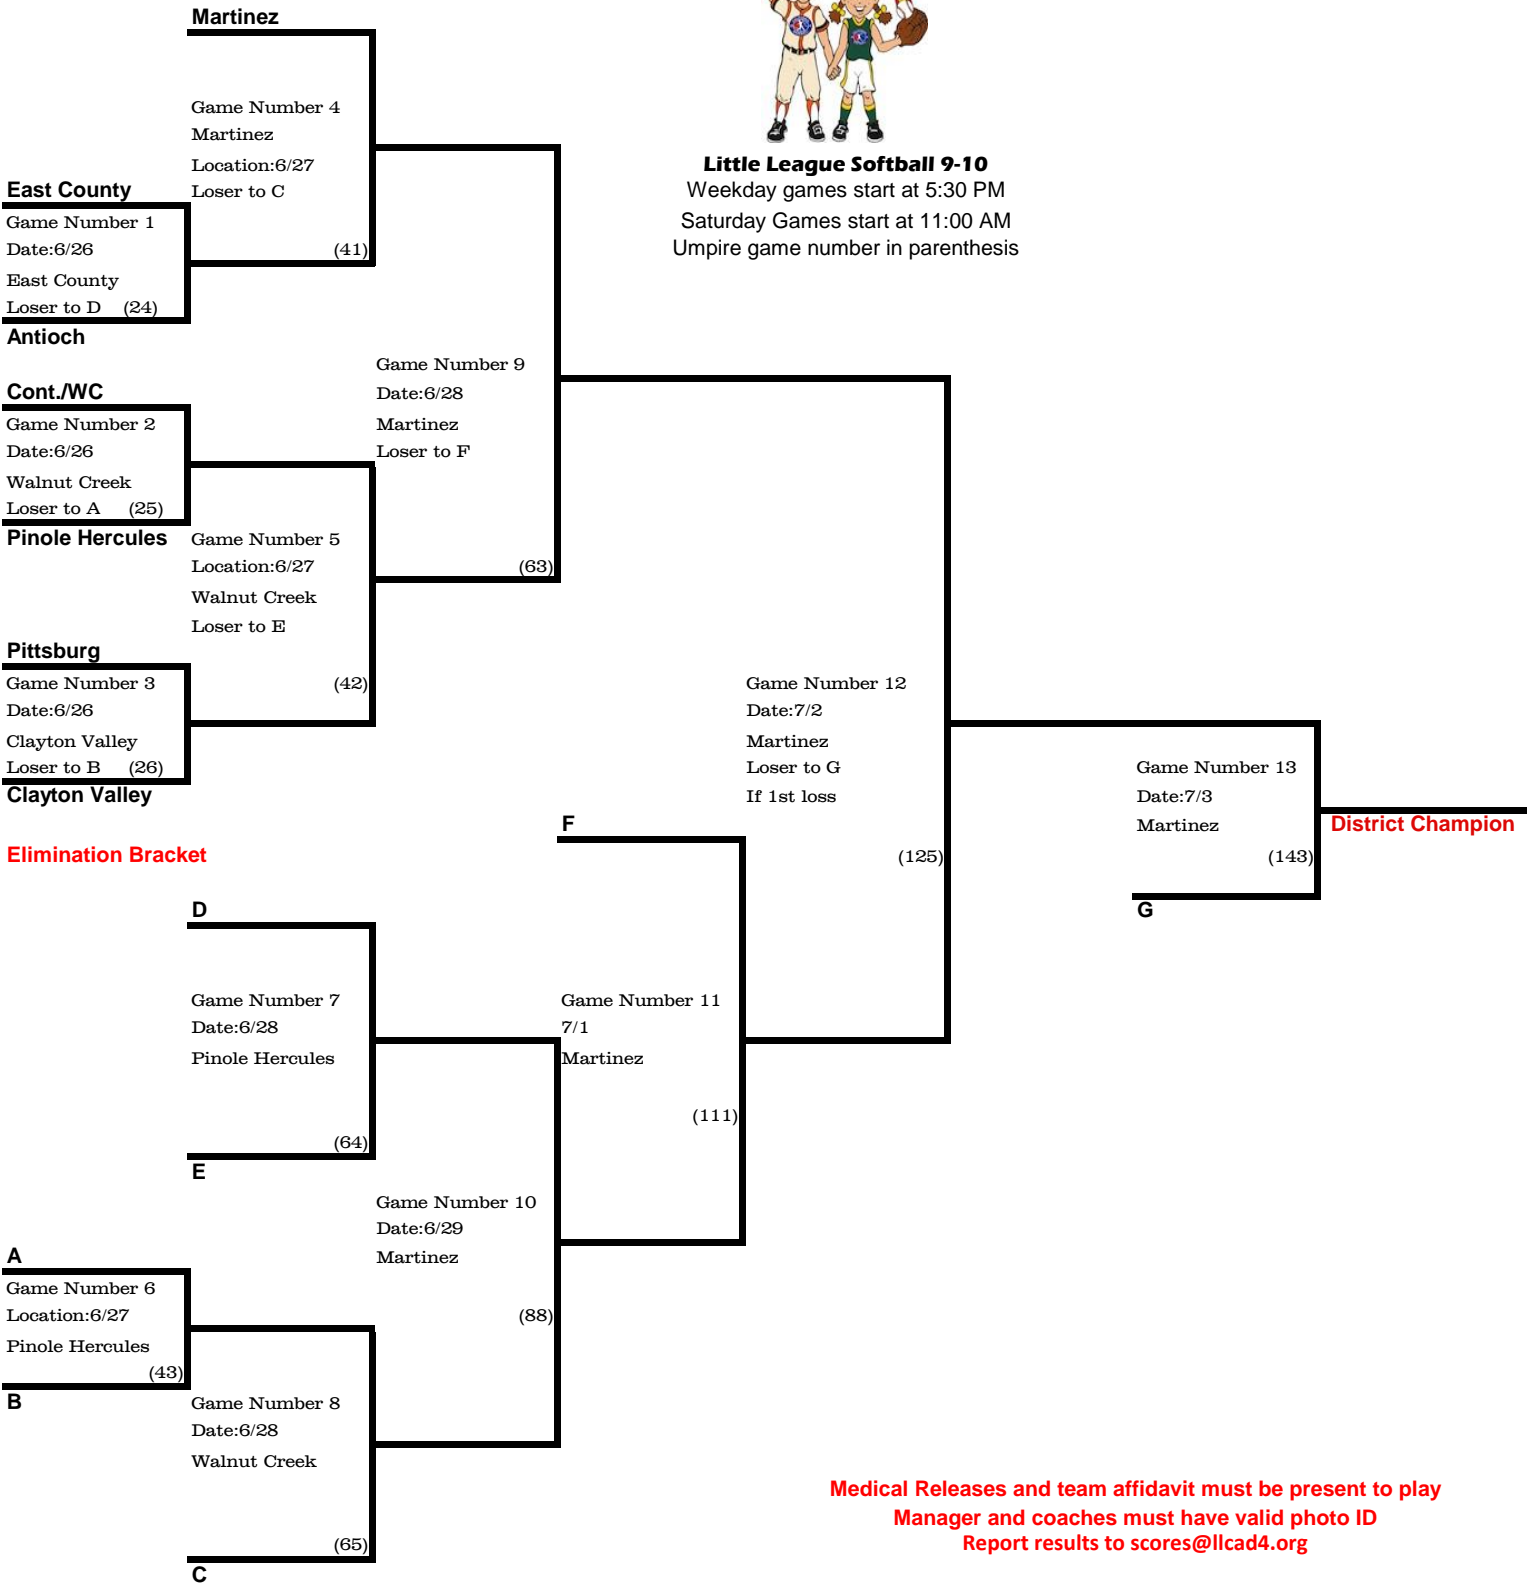

# California District 4 International Tournament

## Winners Bracket

**Little League Softball 9-10**  
 Weekday games start at 5:30 PM  
 Saturday Games start at 11:00 AM  
 Umpire game number in parenthesis

**Medical Releases and team affidavit must be present to play**  
**Manager and coaches must have valid photo ID**  
**Report results to scores@llcad4.org**