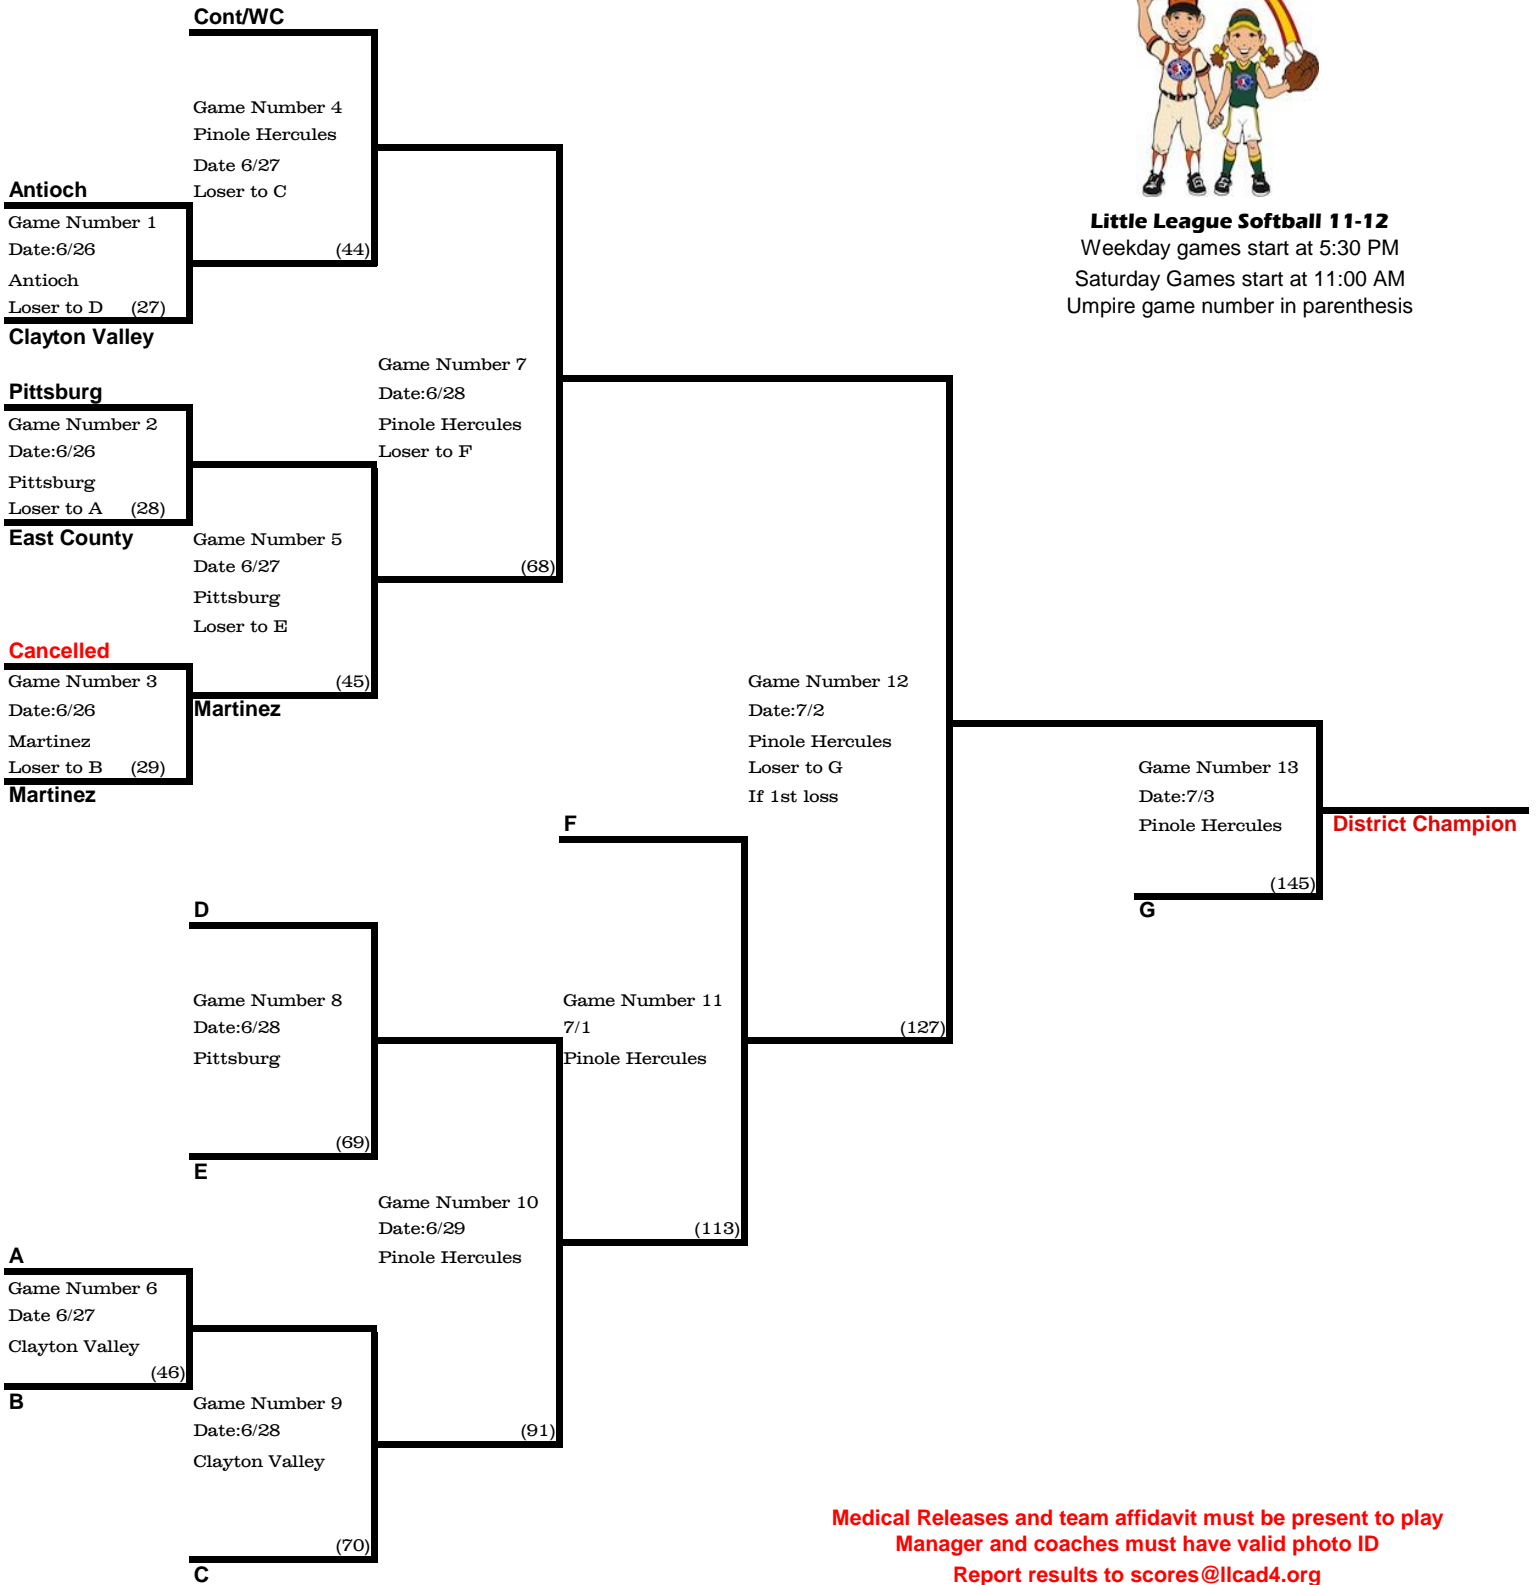

California District 4 International Tournament

Little League Softball 11-12
 Weekday games start at 5:30 PM
 Saturday Games start at 11:00 AM
 Umpire game number in parenthesis

**Medical Releases and team affidavit must be present to play
 Manager and coaches must have valid photo ID
 Report results to scores@llcad4.org**