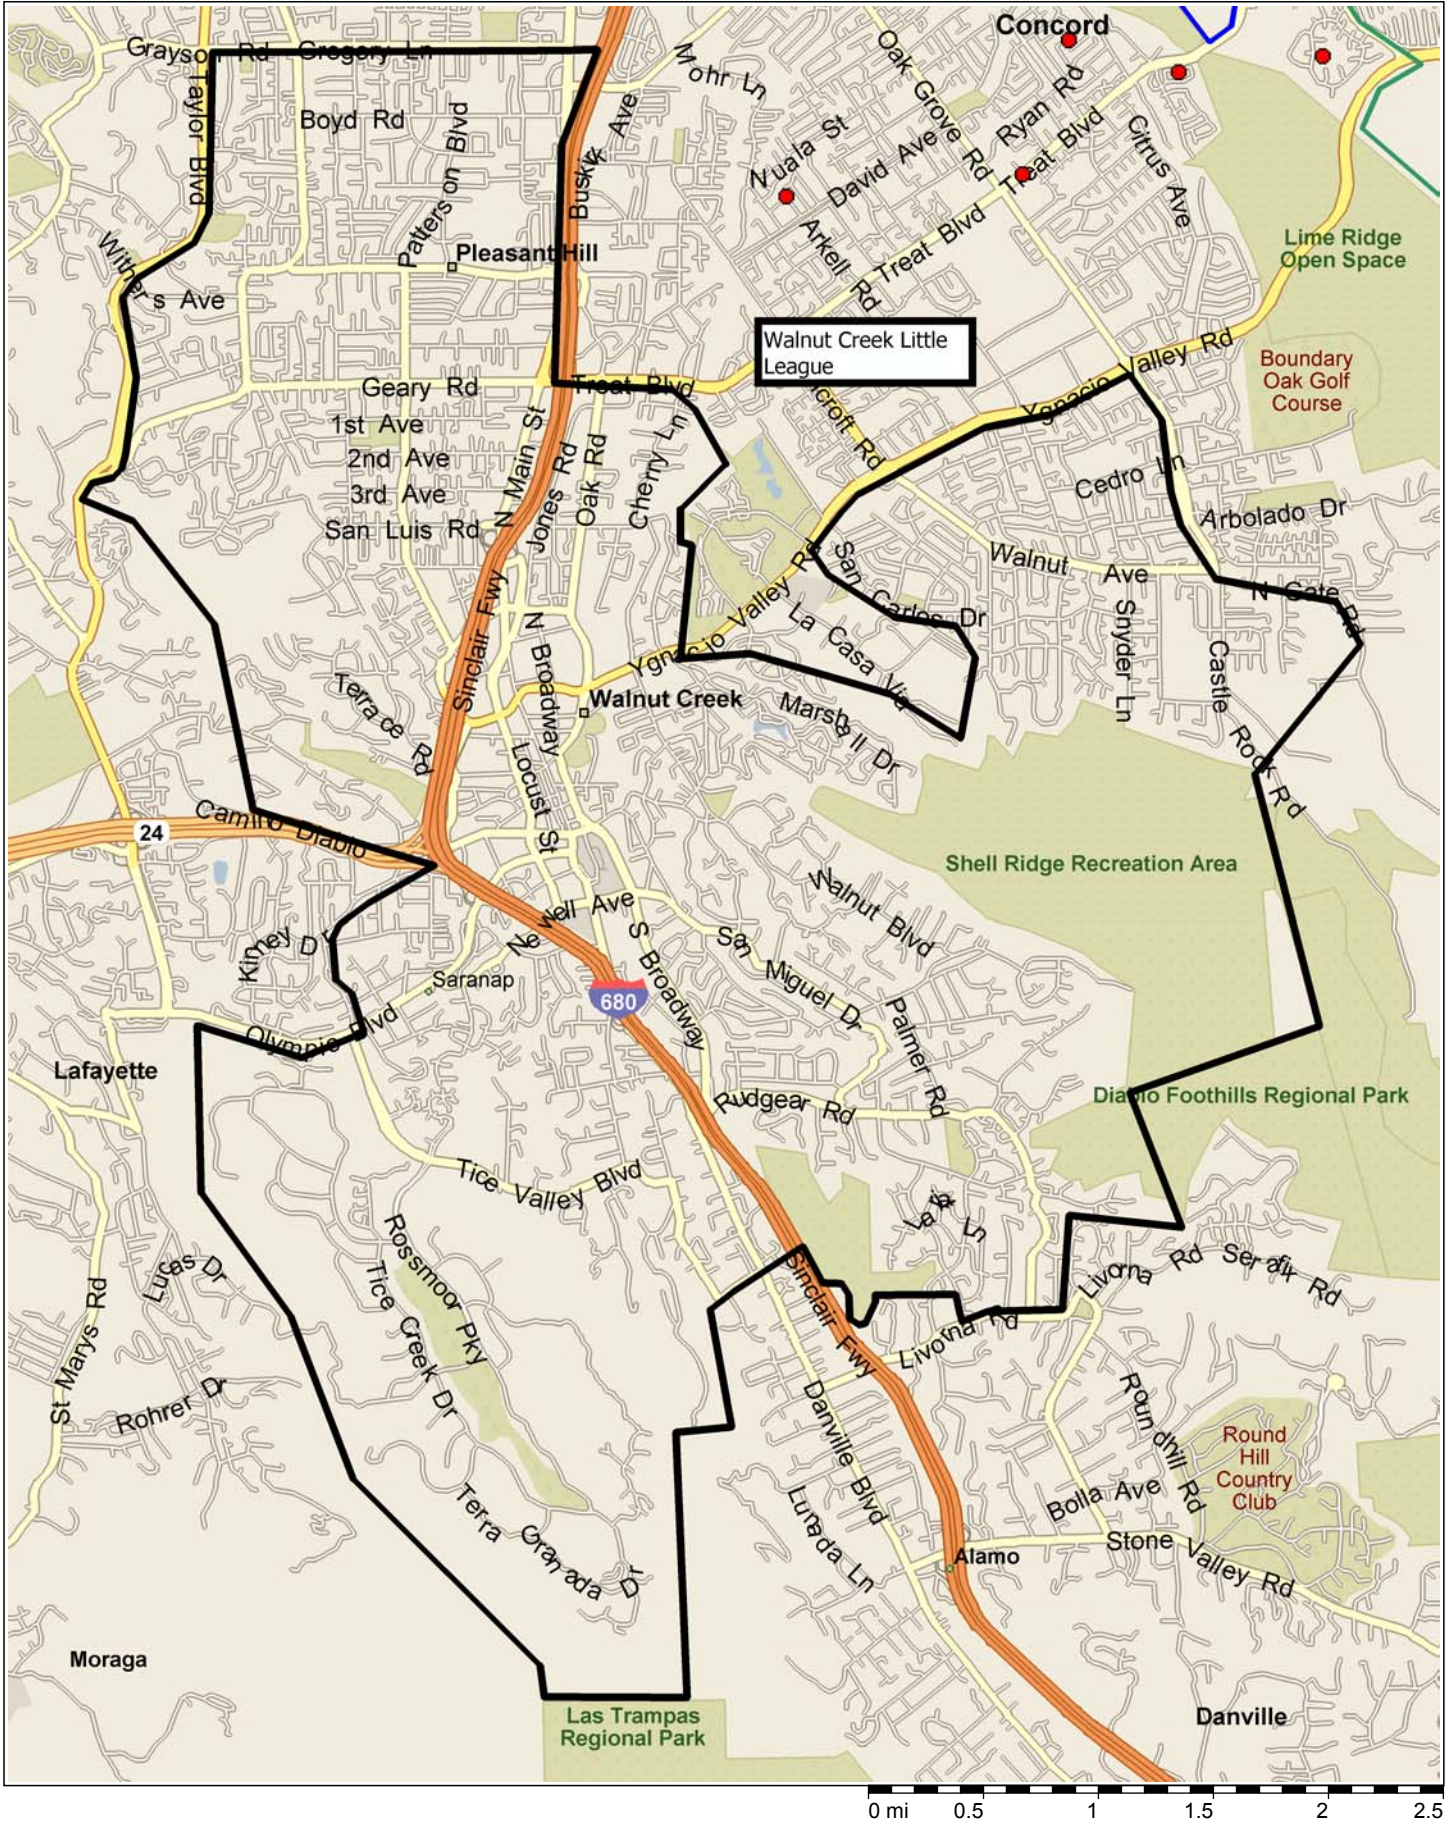

Calif D4 Walnut Creek Little League

Copyright © 1988-2003 Microsoft Corp. and/or its suppliers. All rights reserved. <http://www.microsoft.com/mappoint>
© Copyright 2002 by Geographic Data Technology, Inc. All rights reserved. © 2002 Navigation Technologies. All rights reserved. This data includes information taken with permission from Canadian authorities © 1991-2002 Government of Canada (Statistics Canada and/or Geomatics Canada), all rights reserved.