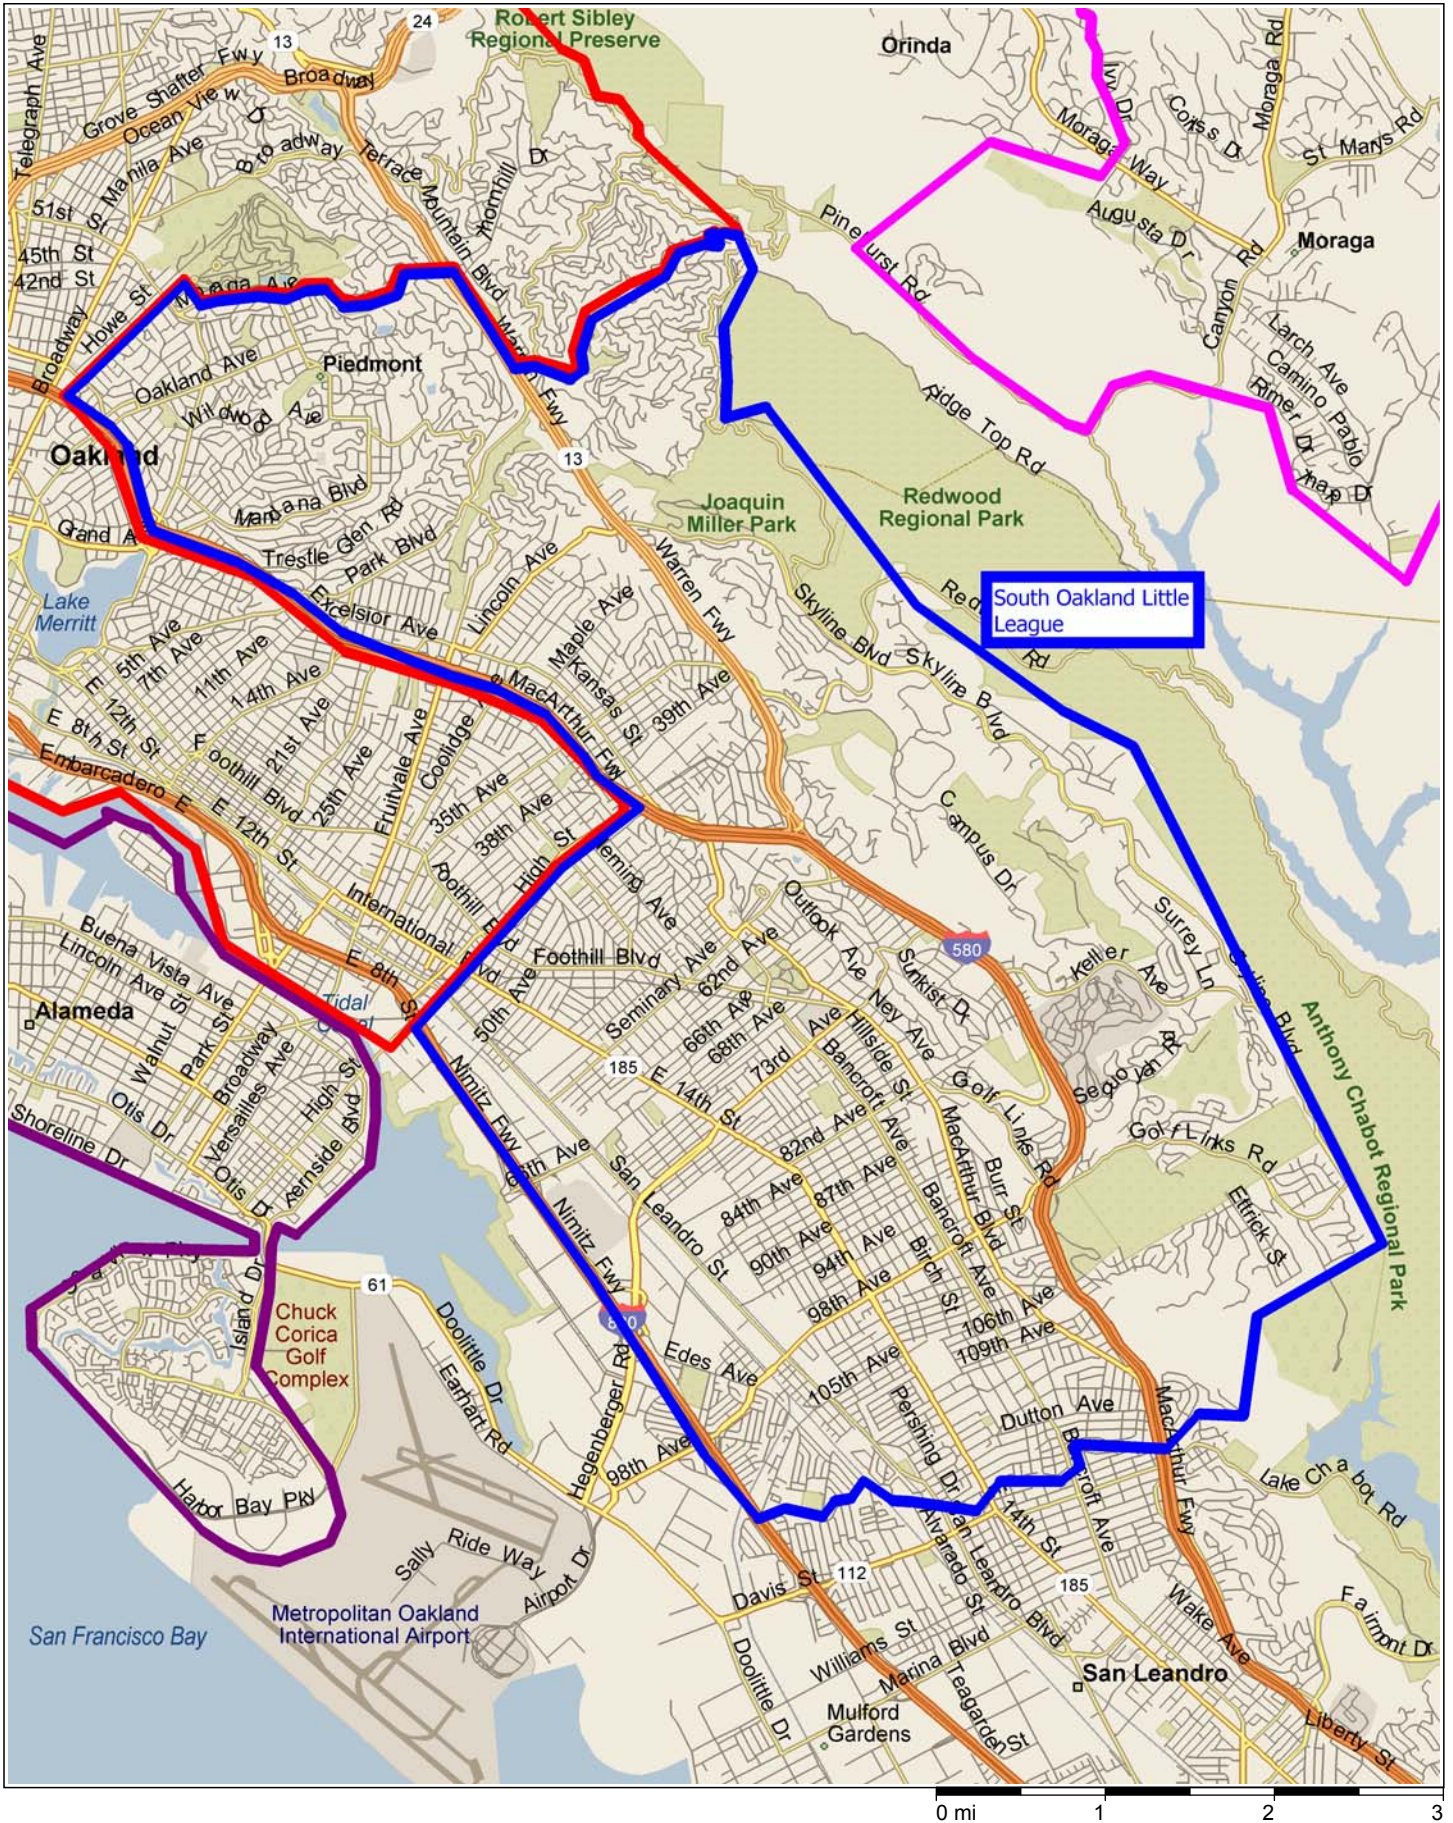

Calif D4 South Oakland Little League 08

Copyright © 1988-2003 Microsoft Corp. and/or its suppliers. All rights reserved. <http://www.microsoft.com/mappoint>
© Copyright 2002 by Geographic Data Technology, Inc. All rights reserved. © 2002 Navigation Technologies. All rights reserved. This data includes information taken with permission from Canadian authorities © 1991-2002 Government of Canada (Statistics Canada and/or Geomatics Canada), all rights reserved.