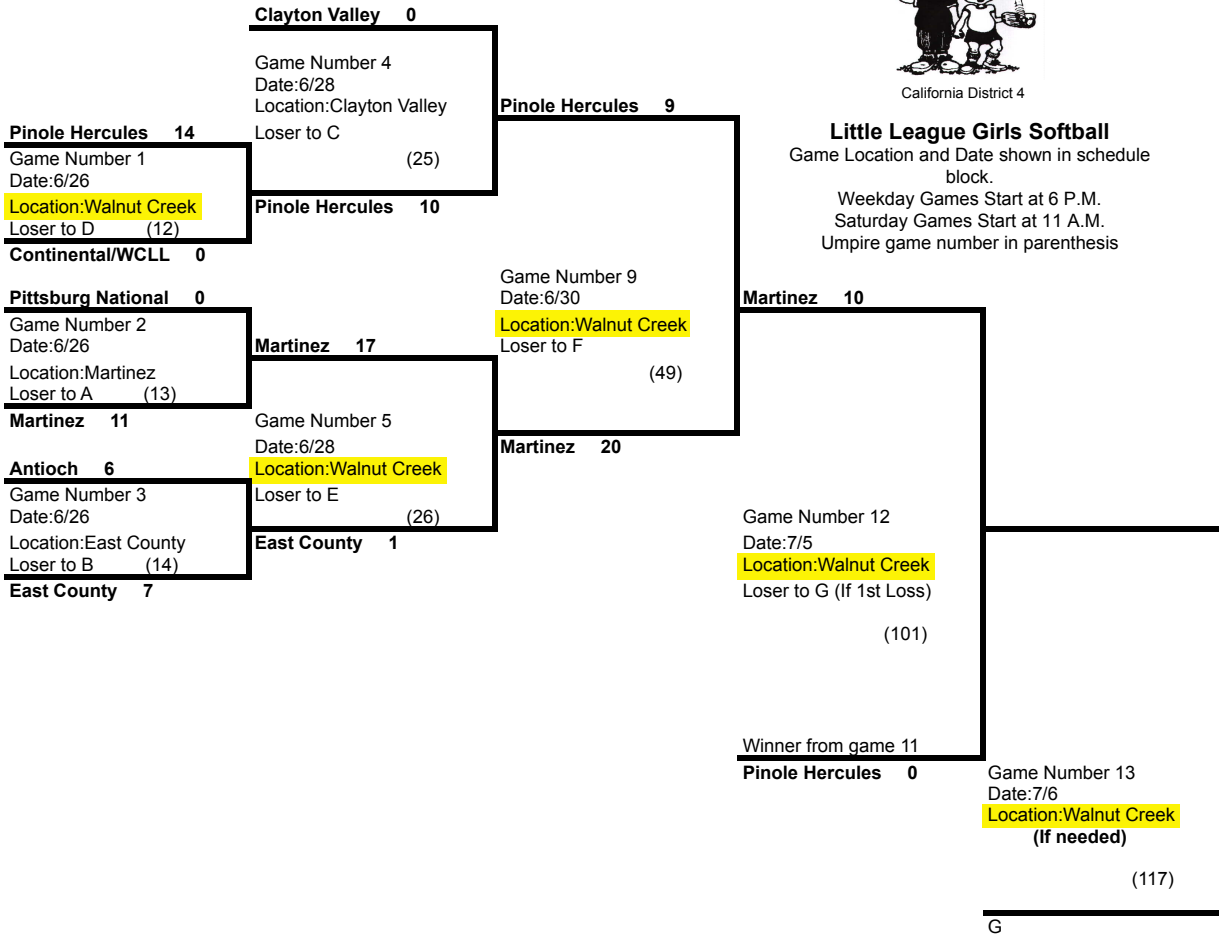

# 2010 California District 4, International Tournament

http://www.eTEAMZ.com.california4

California District 4

**Little League Girls Softball**  
 Game Location and Date shown in schedule block.  
 Weekday Games Start at 6 P.M.  
 Saturday Games Start at 11 A.M.  
 Umpire game number in parenthesis

## Winners Bracket

## Losers Bracket