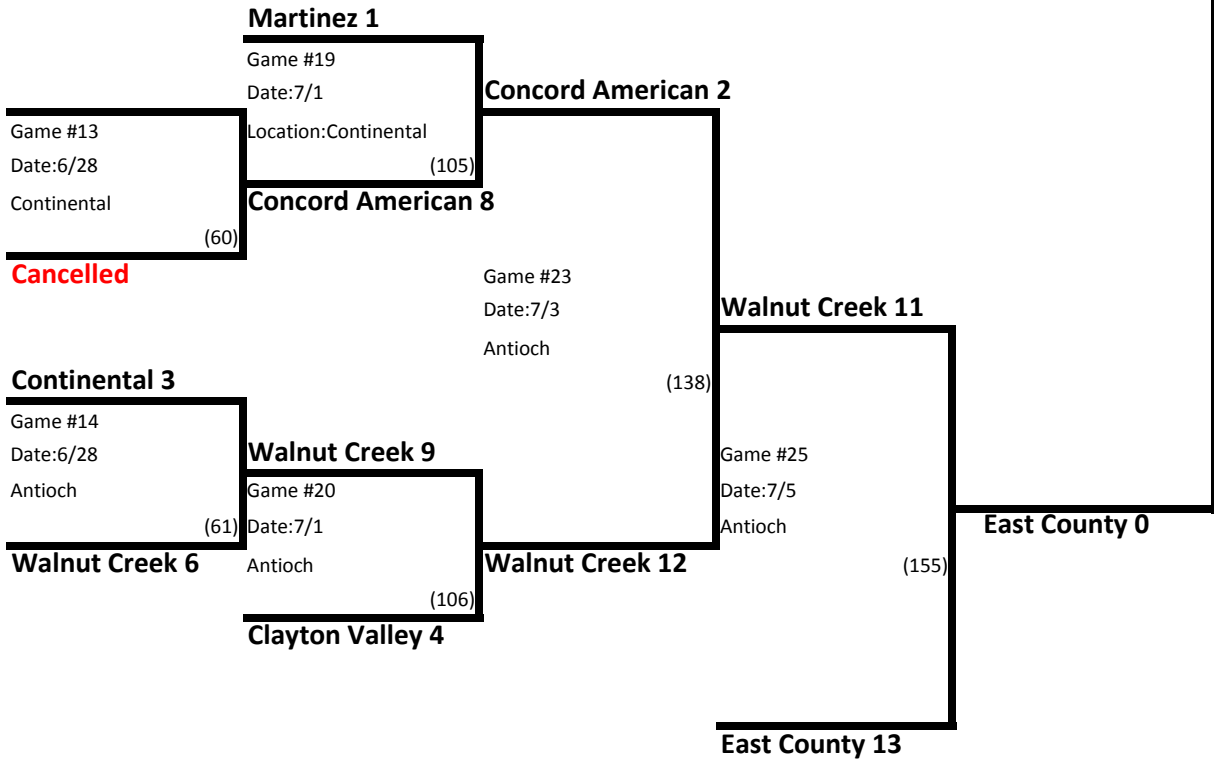

Report results to scores@llcad4.org

Follow the tournaments at llcad4.org or on facebook