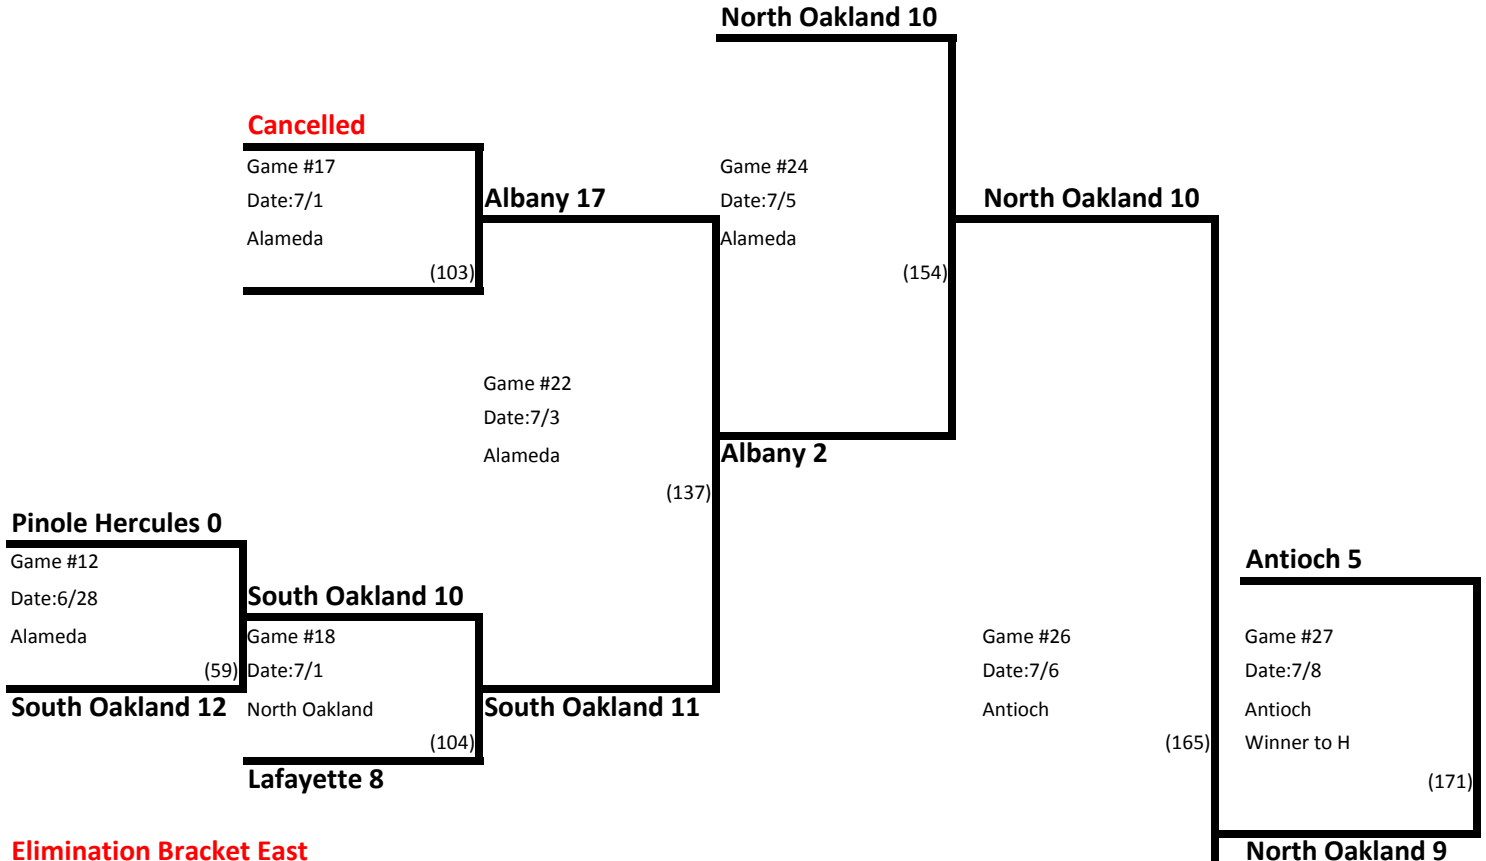

California District 4 International Tournament

Elimination Bracket West

Elimination Bracket East