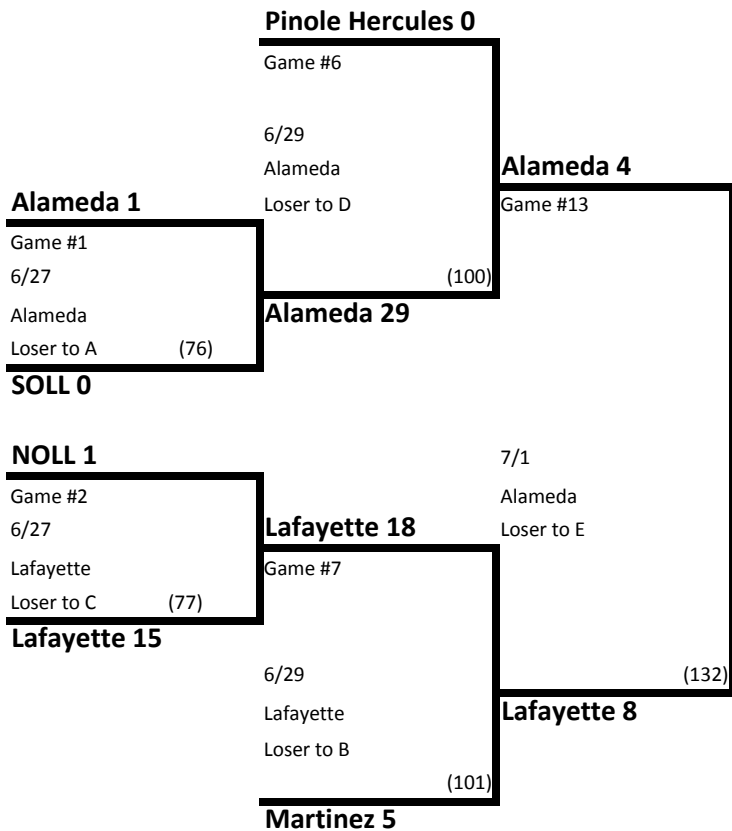

# 2015 California District 4 International Tournament

## Winner Bracket West

## Winner Bracket East

## Elimination Bracket West