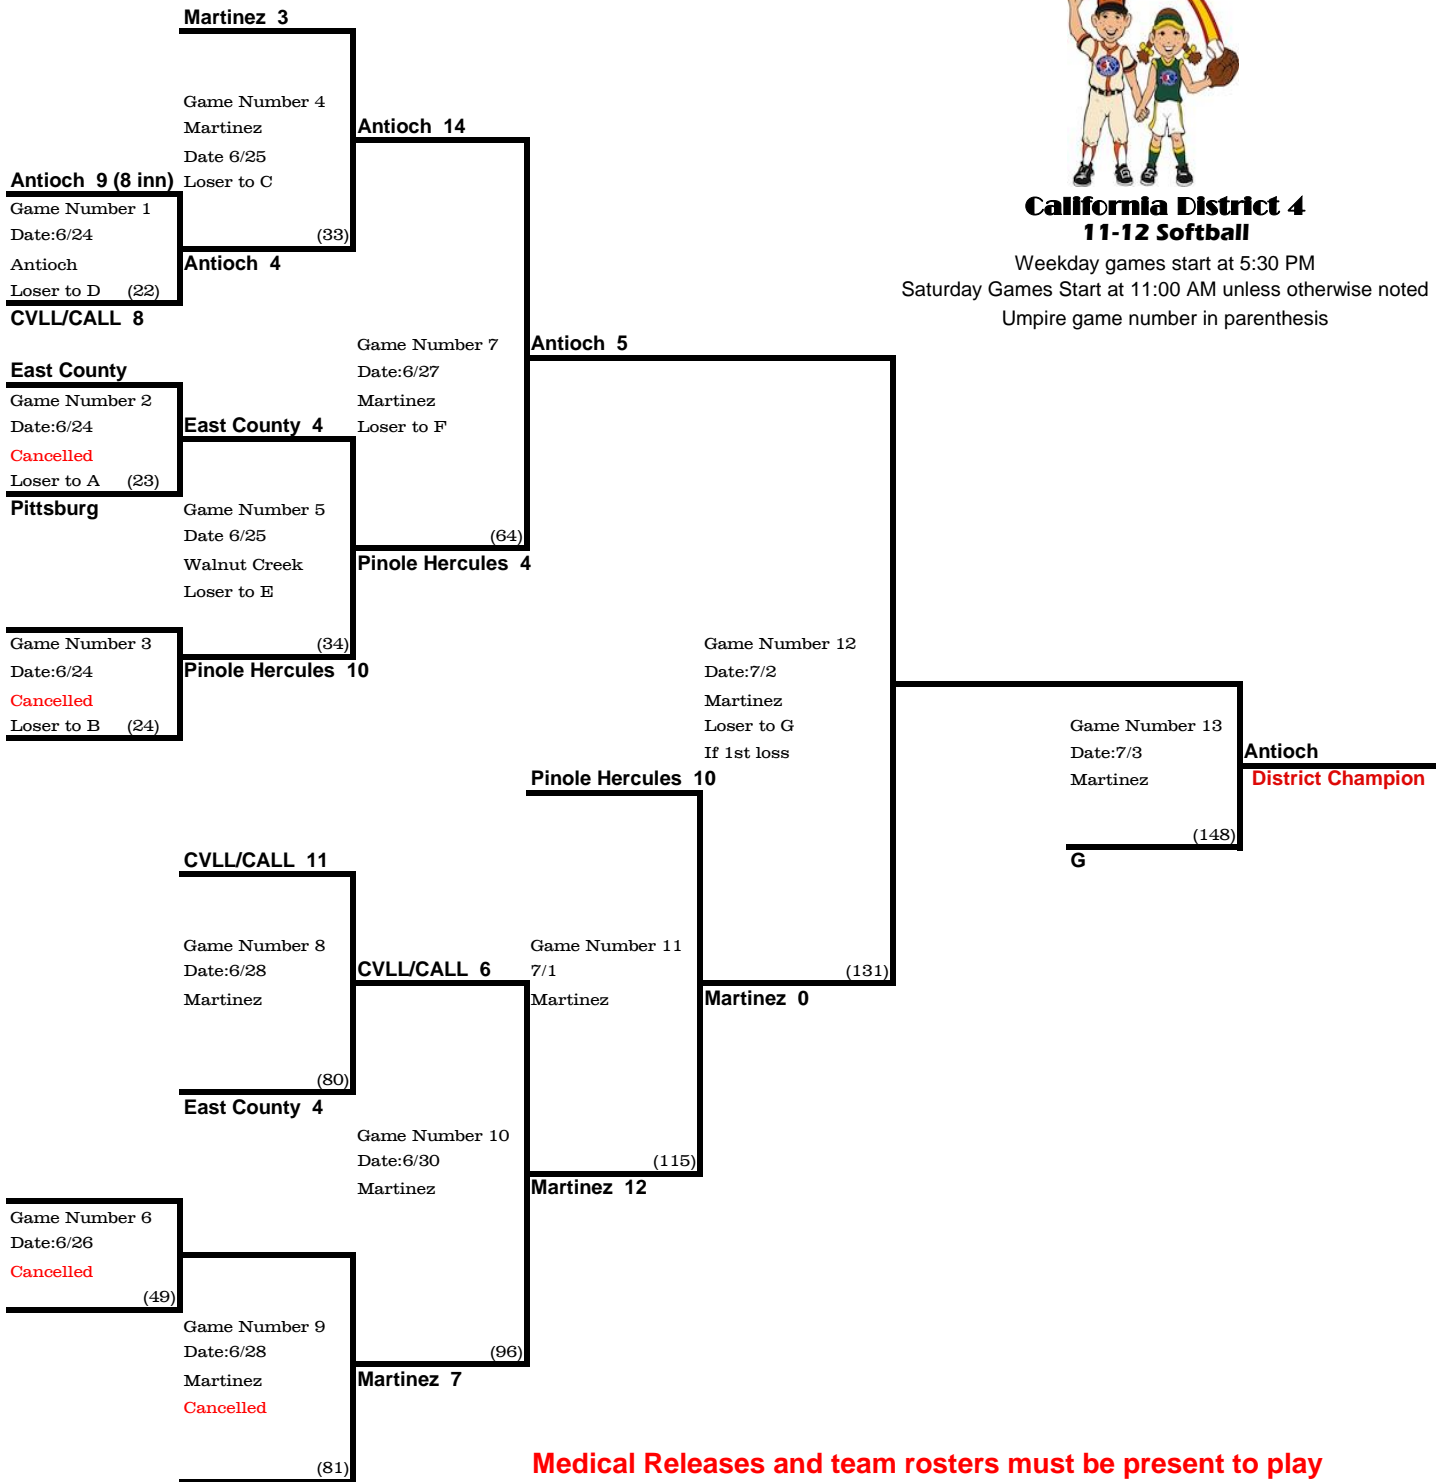

California District 4 International Tournament

California District 4 11-12 Softball

Weekday games start at 5:30 PM
Saturday Games Start at 11:00 AM unless otherwise noted
Umpire game number in parenthesis

**Medical Releases and team rosters must be present to play
Manager and coaches must have valid photo ID
Report results to scores@l1cad4.org
Look for results at www.facebook.com/california.district.4
Updated brackets at www.l1cad4.org**