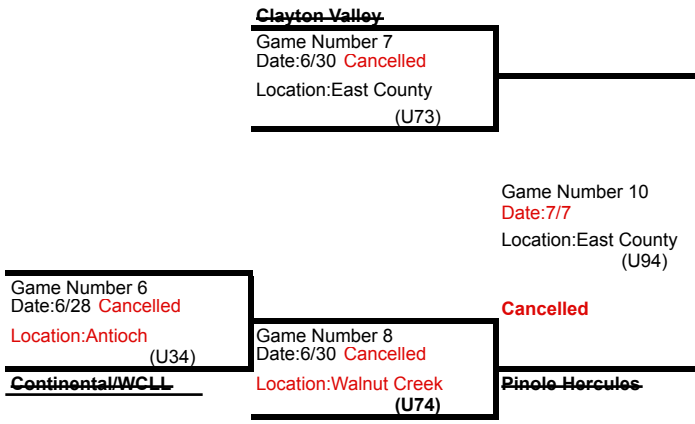

2011 California District 4, International Tournament

WWW.LLCAD4.ORG

California District 4

10-11 Girls Softball

Game Location and Date shown in schedule block.
 Weekday Games Start at 6 P.M.
 Saturday Games Start at 11 A.M.
 Umpire game number in parenthesis

Winners Bracket

Losers Bracket

East County

District Champion