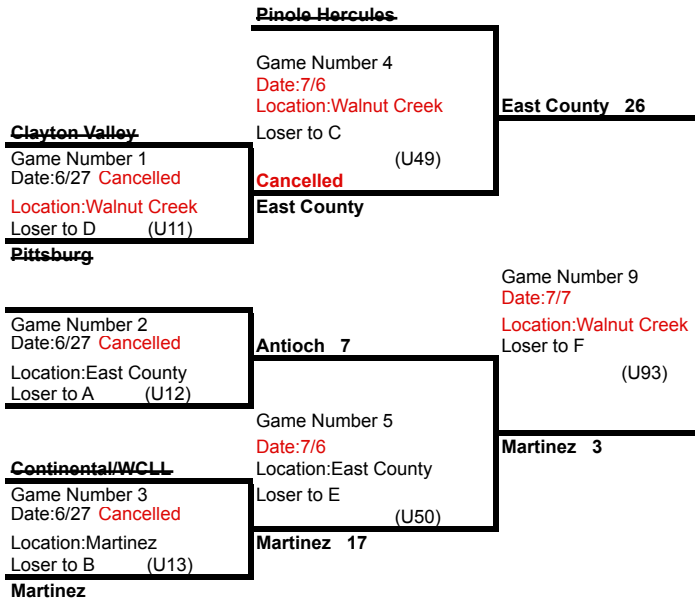

2011 California District 4, International Tournament

WWW.LLCAD4.ORG

California District 4

10-11 Girls Softball

Game Location and Date shown in schedule block.
 Weekday Games Start at 6 P.M.
 Saturday Games Start at 11 A.M.
 Umpire game number in parenthesis

Winners Bracket

Losers Bracket

East County

District Champion