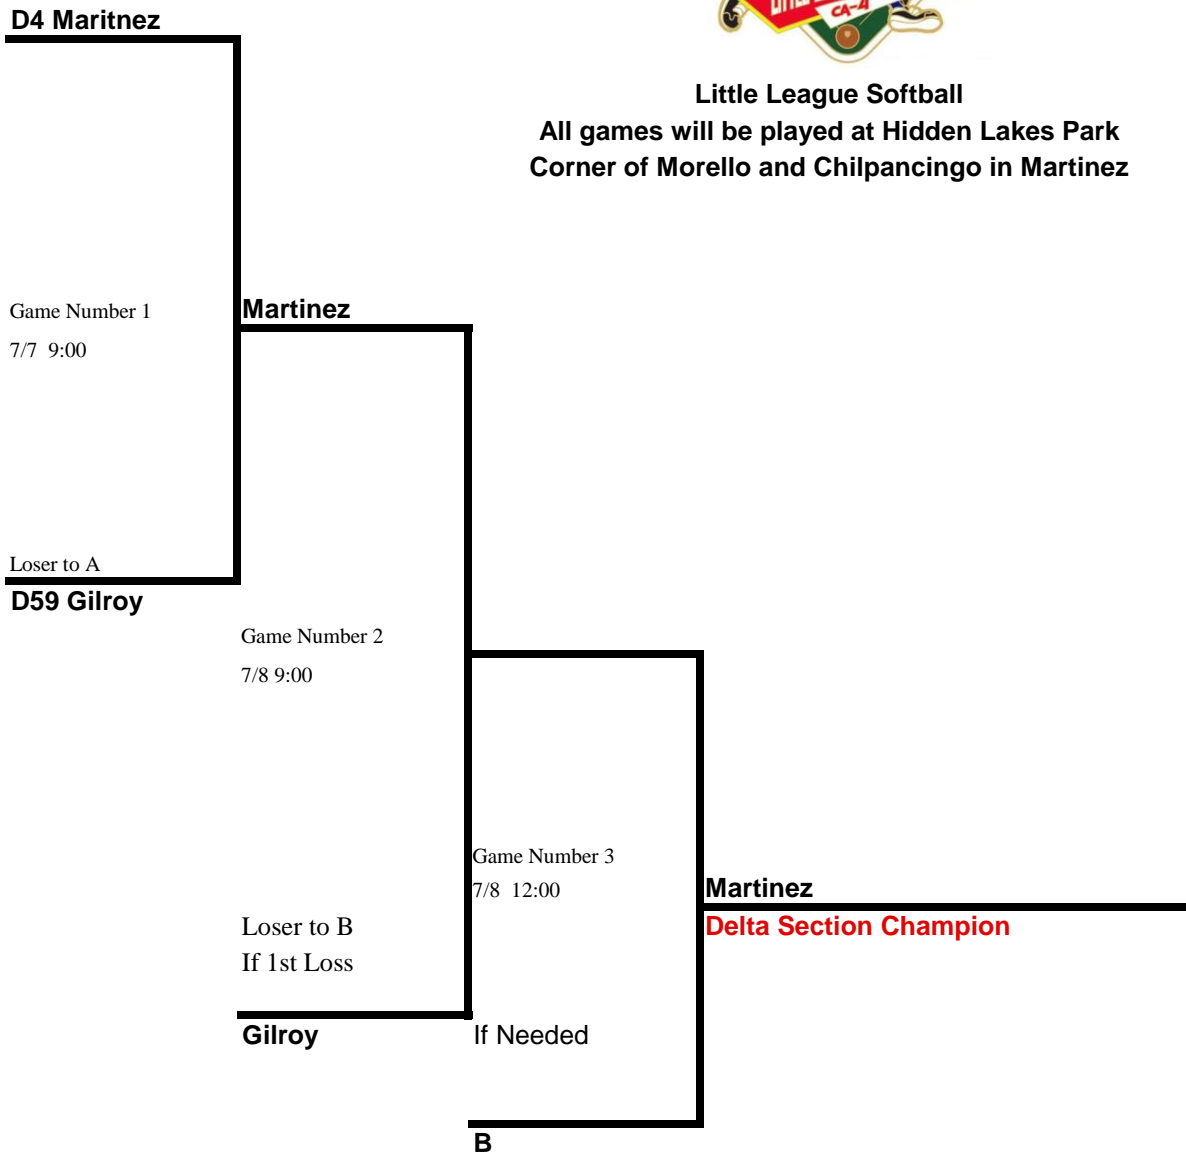

Delta Section International Tournament

Little League Softball

All games will be played at Hidden Lakes Park
Corner of Morello and Chilpancingo in Martinez

**Medical Releases and team rosters must be present to play
Pitching Records must be present to play
Manager and coaches must have valid photo ID
Winner advances to Northern California Championship**