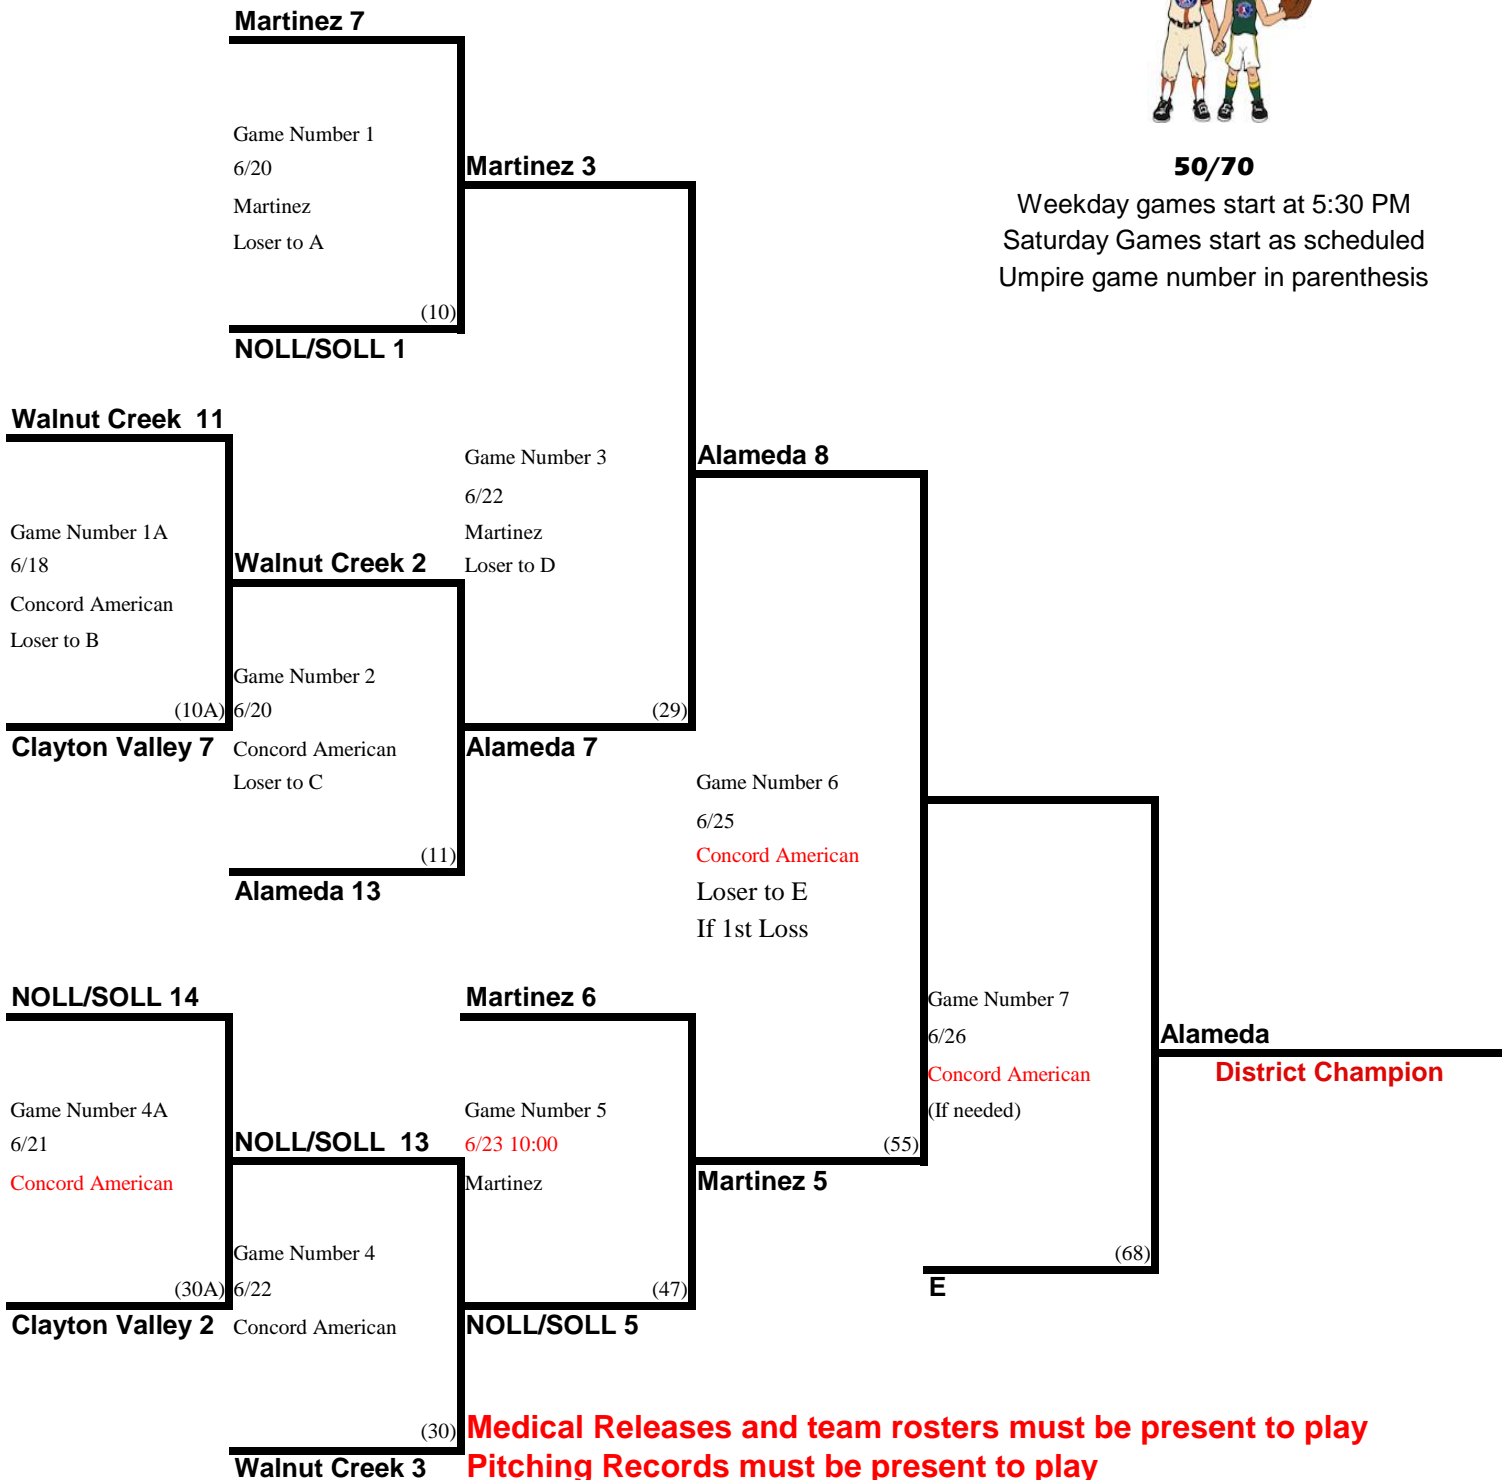

# 2018 California District 4, International Tournament

**50/70**

Weekday games start at 5:30 PM  
Saturday Games start as scheduled  
Umpire game number in parenthesis

**Medical Releases and team rosters must be present to play  
Pitching Records must be present to play  
Manager and coaches must have valid photo ID  
Report Results to scores@llcad4.org**