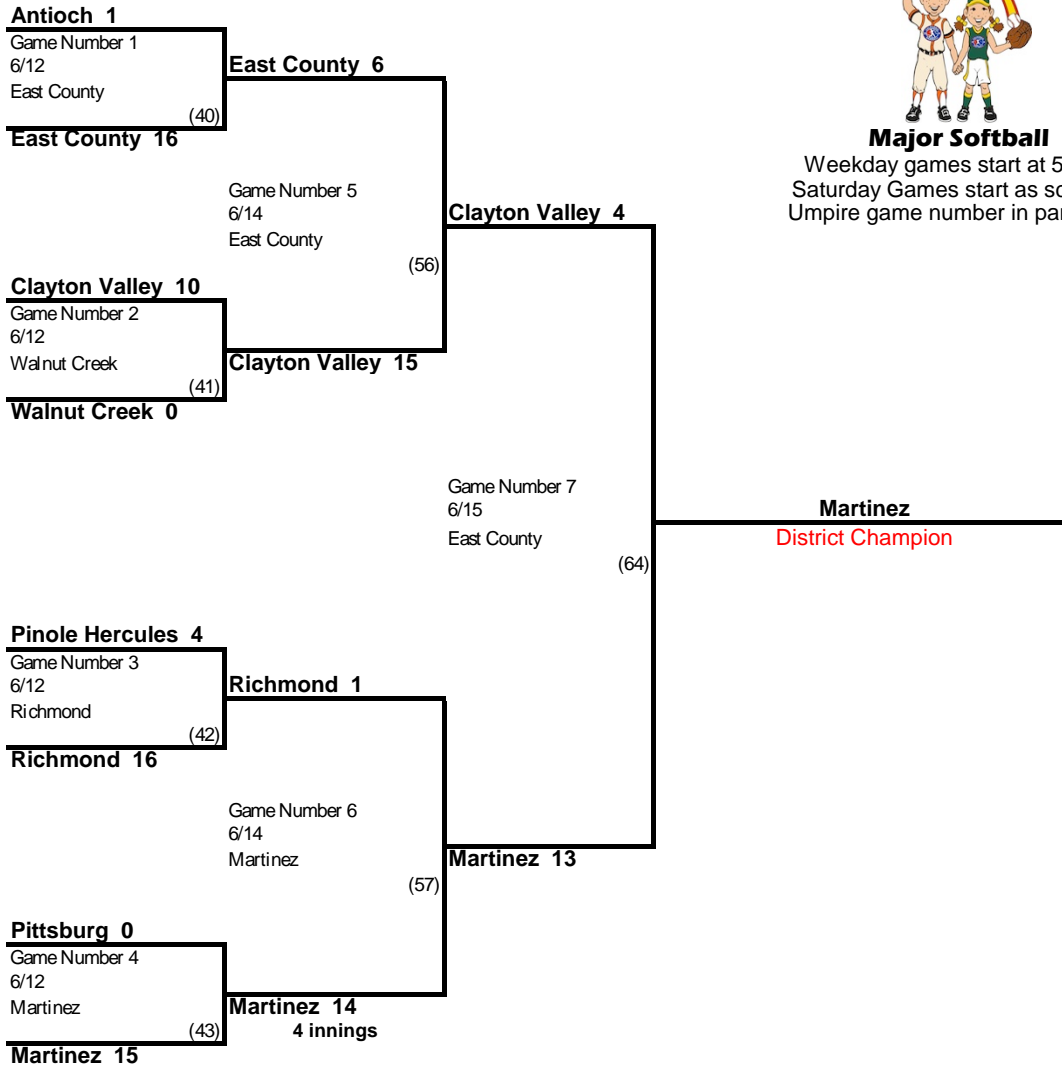

2018 California District 4, Tournament of Champions

Major Softball

Weekday games start at 5:30 PM
 Saturday Games start as scheduled
 Umpire game number in parenthesis

Medical Releases and team rosters must be present to play
Pitching Records must be present to play
Manager and coaches must have valid photo ID
Report Results to scores@lccad4.org