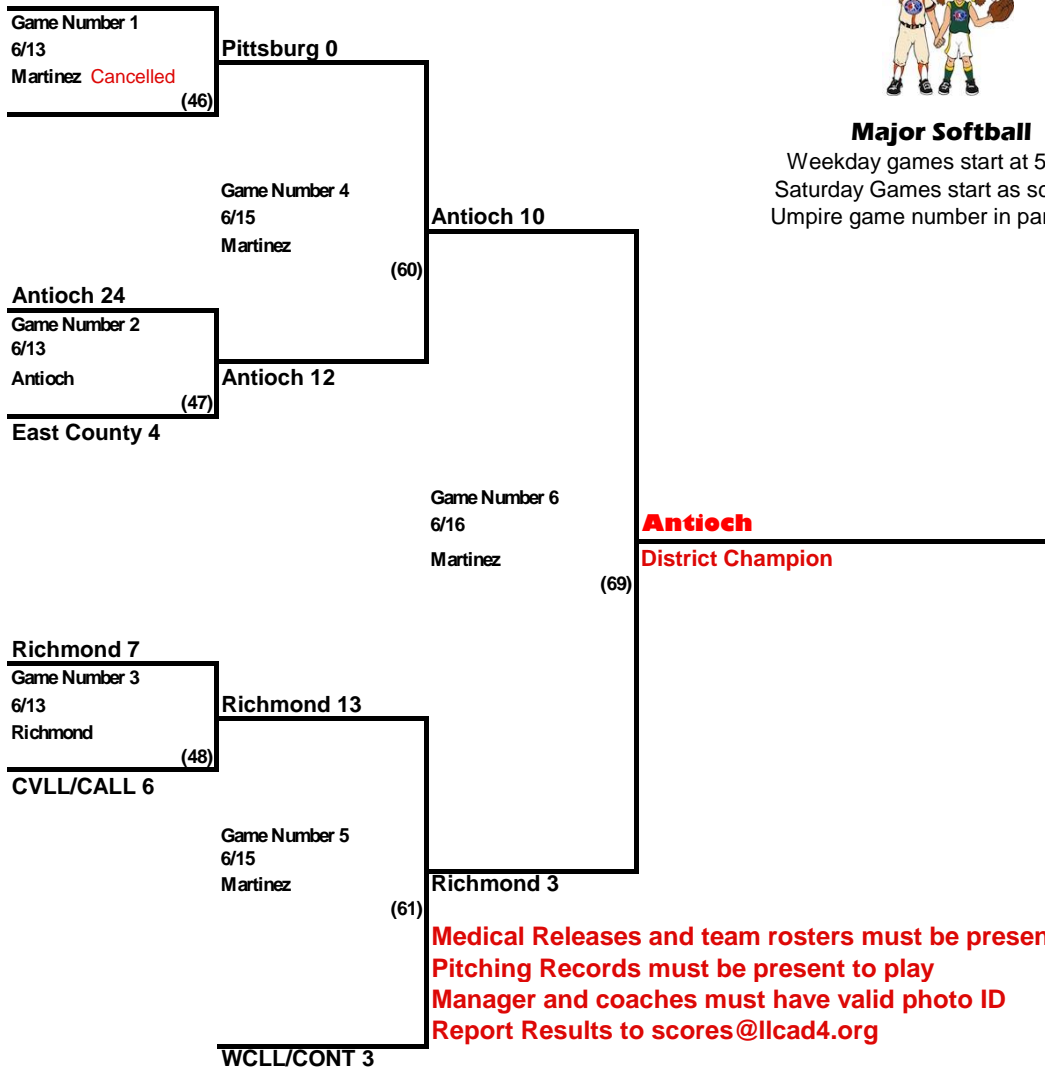

2017 California District 4, Tournament of Champions

Major Softball

Weekday games start at 5:30 PM
 Saturday Games start as scheduled
 Umpire game number in parenthesis

2017 California District 4, Tournament of Champions