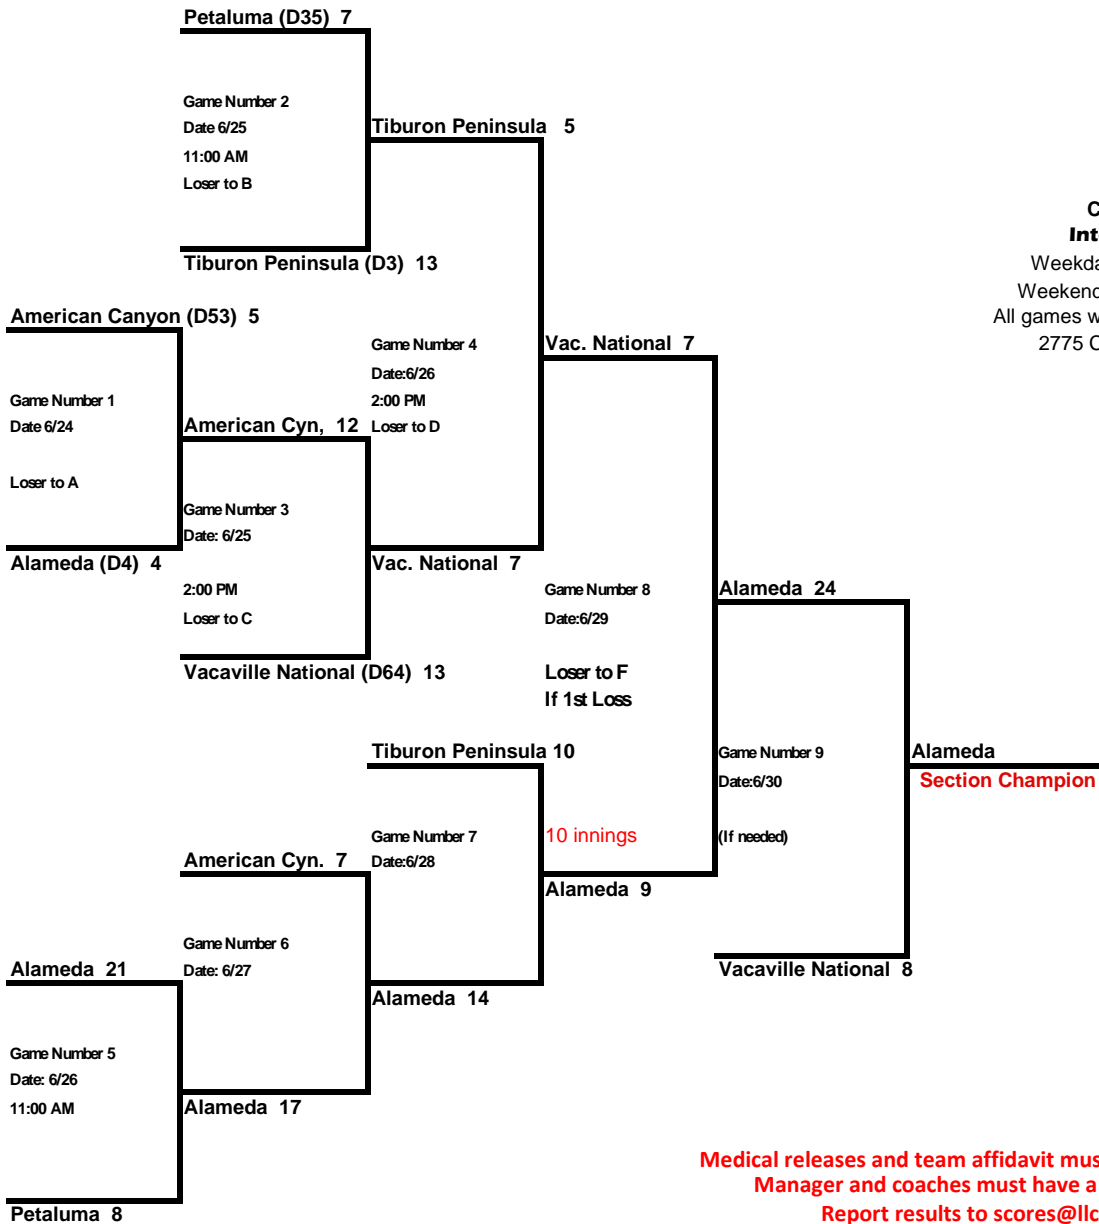

**California Section 1  
Intermediate Baseball**

Weekday games start at 6:00 PM  
Weekend Games start as scheduled  
All games will be at Foothill Middle School  
2775 Cedro Lane, Walnut Creek

**Medical releases and team affidavit must be present to play  
 Manager and coaches must have a valid photo ID  
 Report results to [scores@lilcad4.org](mailto:scores@lilcad4.org)  
 Look for results at [www.facebook.com/california.district.4](http://www.facebook.com/california.district.4)  
 Updated brackets at [www.lilcad4.org](http://www.lilcad4.org)**