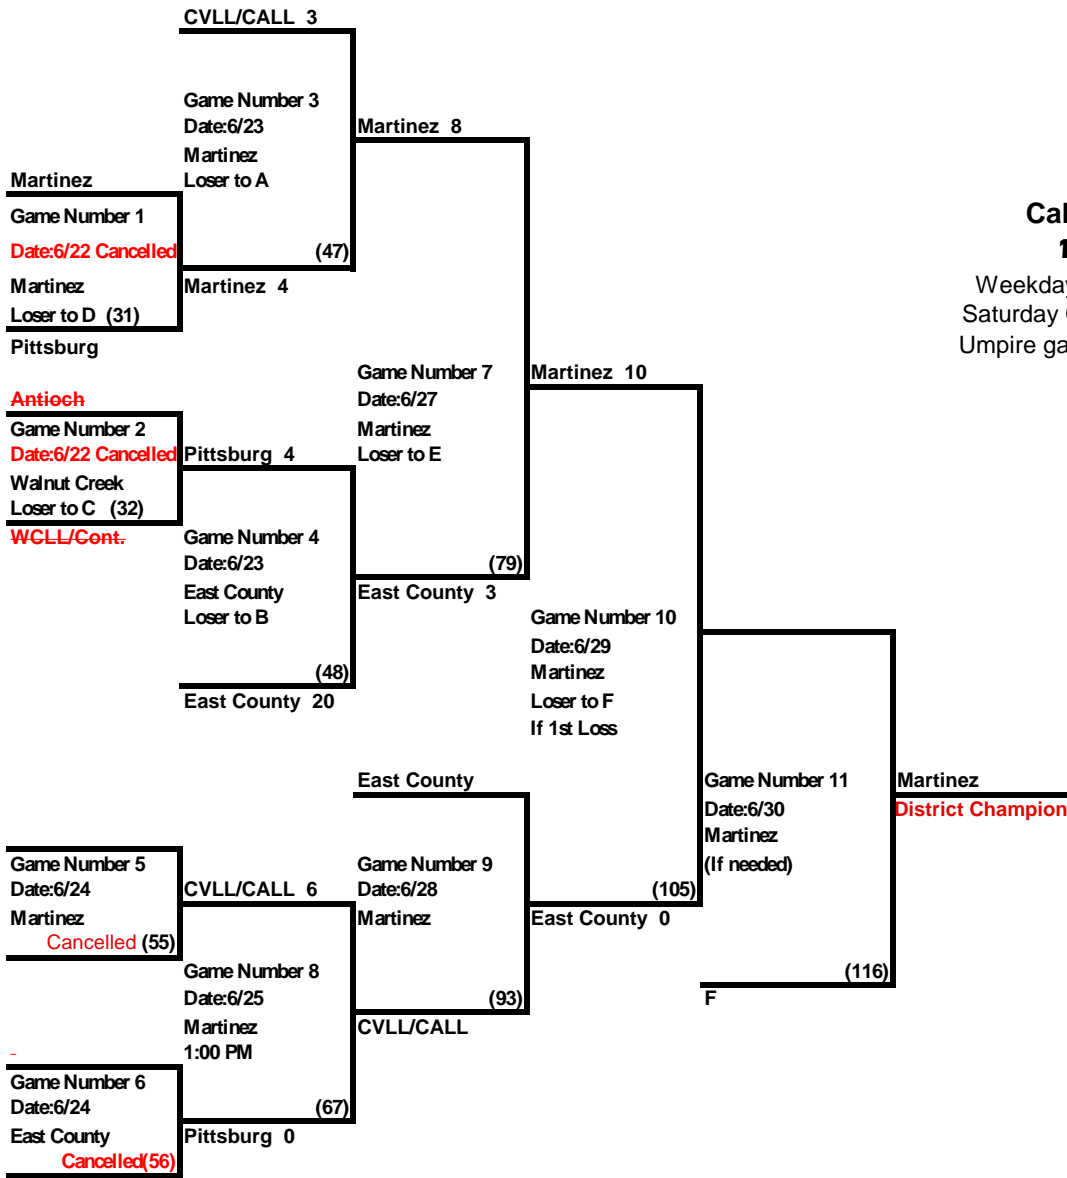

2016 California District 4 International Tournament

California District 4 11-12 Softball

Weekday games start at 5:30 PM
Saturday Games start as scheduled
Umpire game number in parenthesis

Medical releases and team affidavit must be present to play
Manager and coaches must have a valid photo ID
Report results to scores@llcad4.org
Look for results at www.facebook.com/california.district.4
Updated brackets at www.llcad4.org