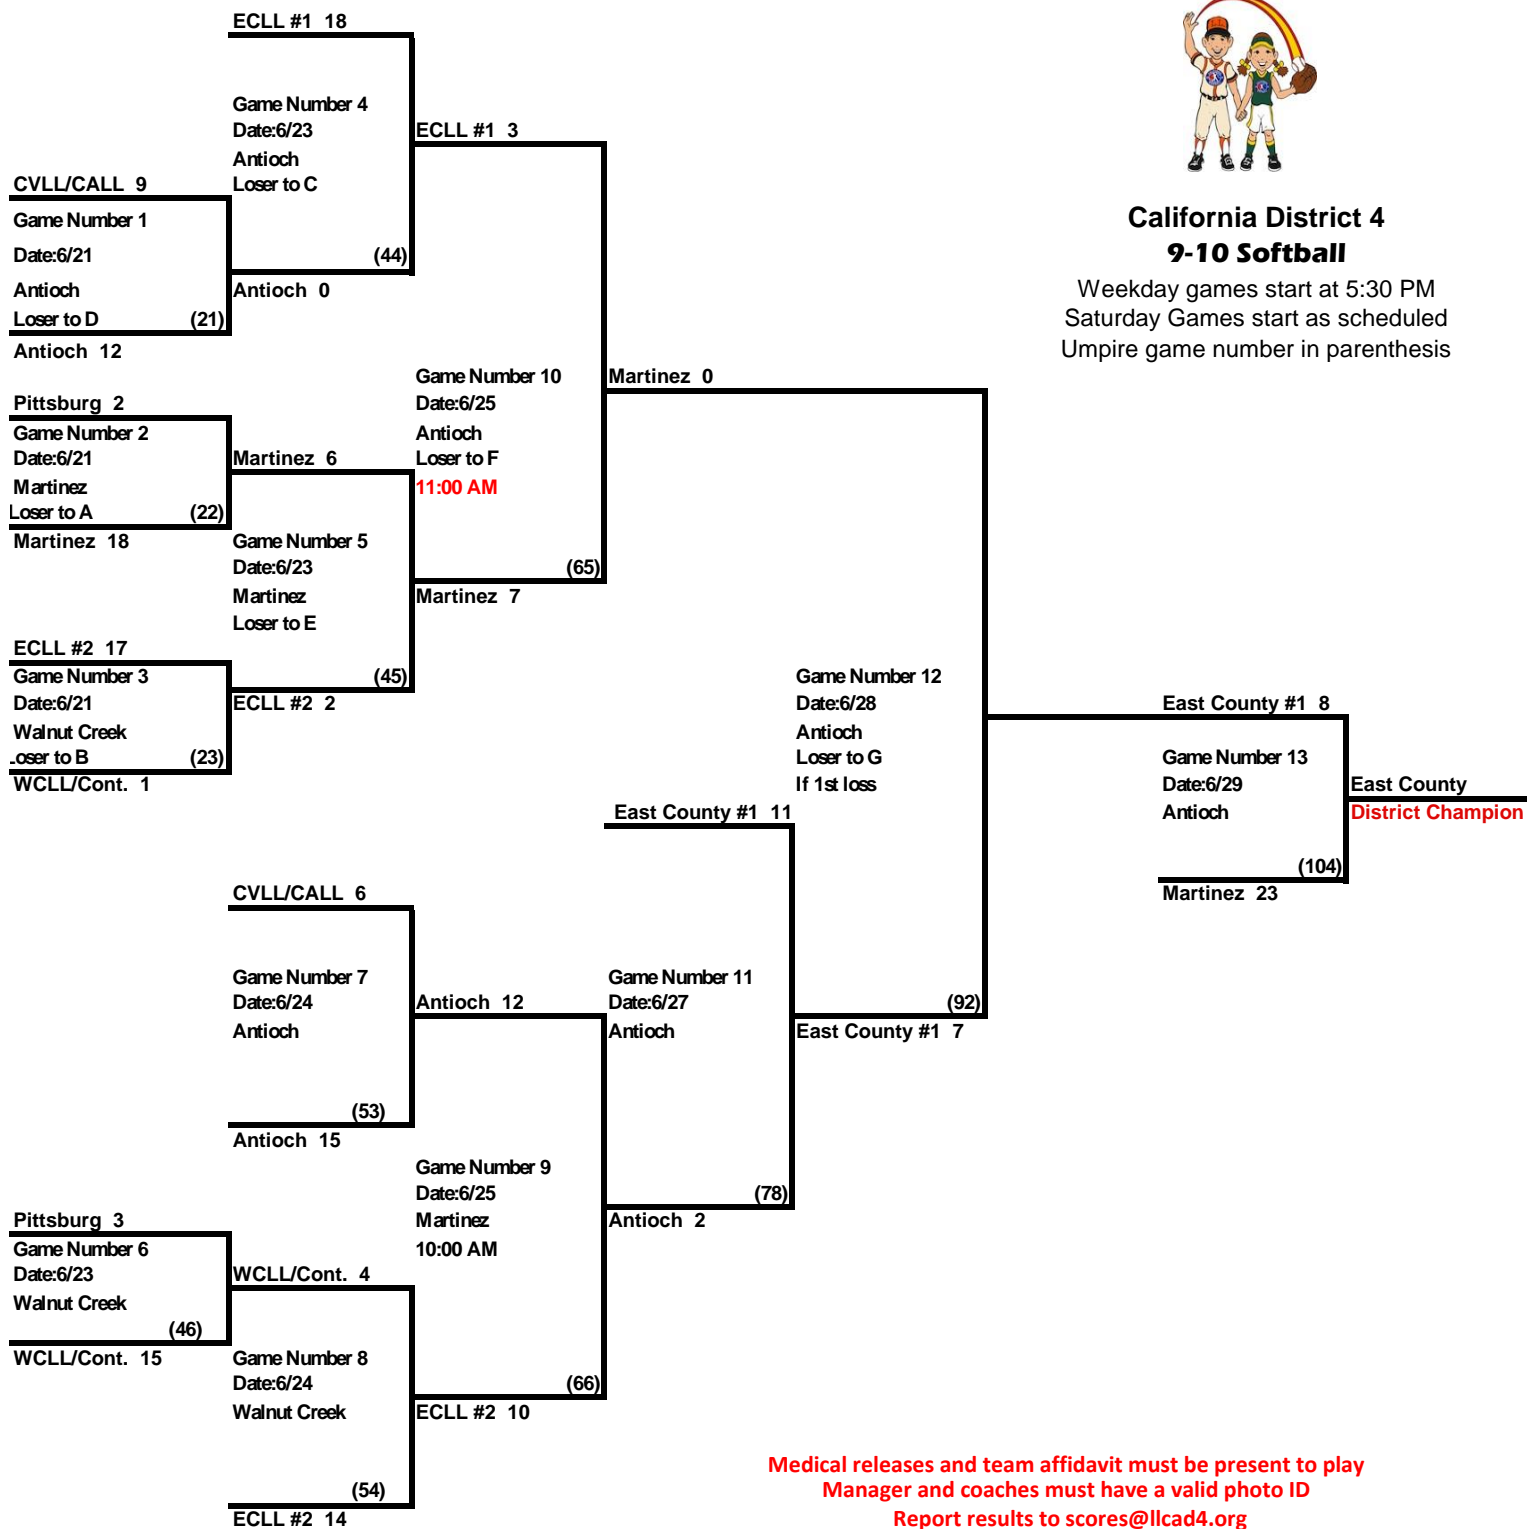

2016 California District 4 International Tournament

California District 4 9-10 Softball

Weekday games start at 5:30 PM
Saturday Games start as scheduled
Umpire game number in parenthesis

**Medical releases and team affidavit must be present to play
Manager and coaches must have a valid photo ID
Report results to scores@llcad4.org
Look for results at www.facebook.com/california.district.4
Updated brackets at www.llcad4.org**