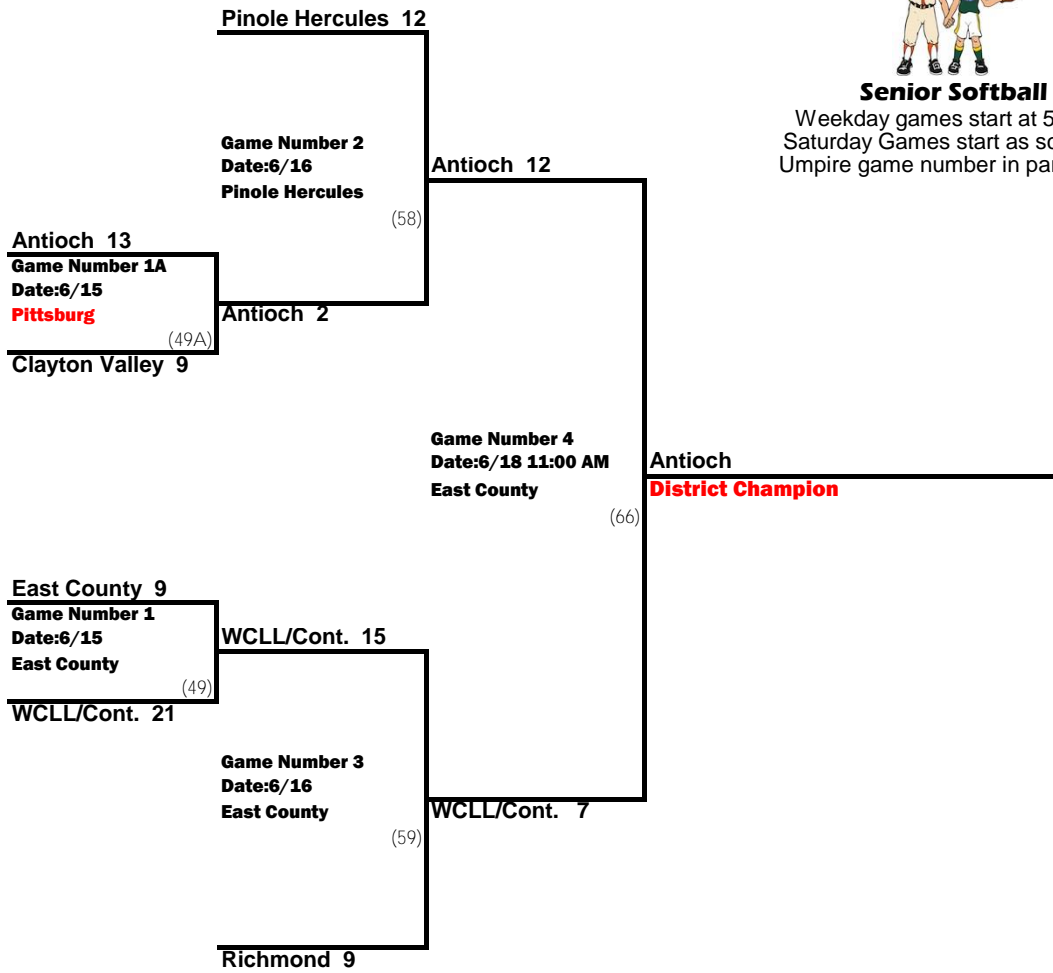

2016 California District 4 Tournament of Champions

Senior Softball

Weekday games start at 5:30 PM
Saturday Games start as scheduled
Umpire game number in parenthesis

Medical Releases and team rosters must be present to play.
Pitching Records must be present to play. (form available at l1cad4.org)
Report Results to scores@l1cad4.org
Go to l1cad4.org for latest information
or on facebook at California Little League District 4