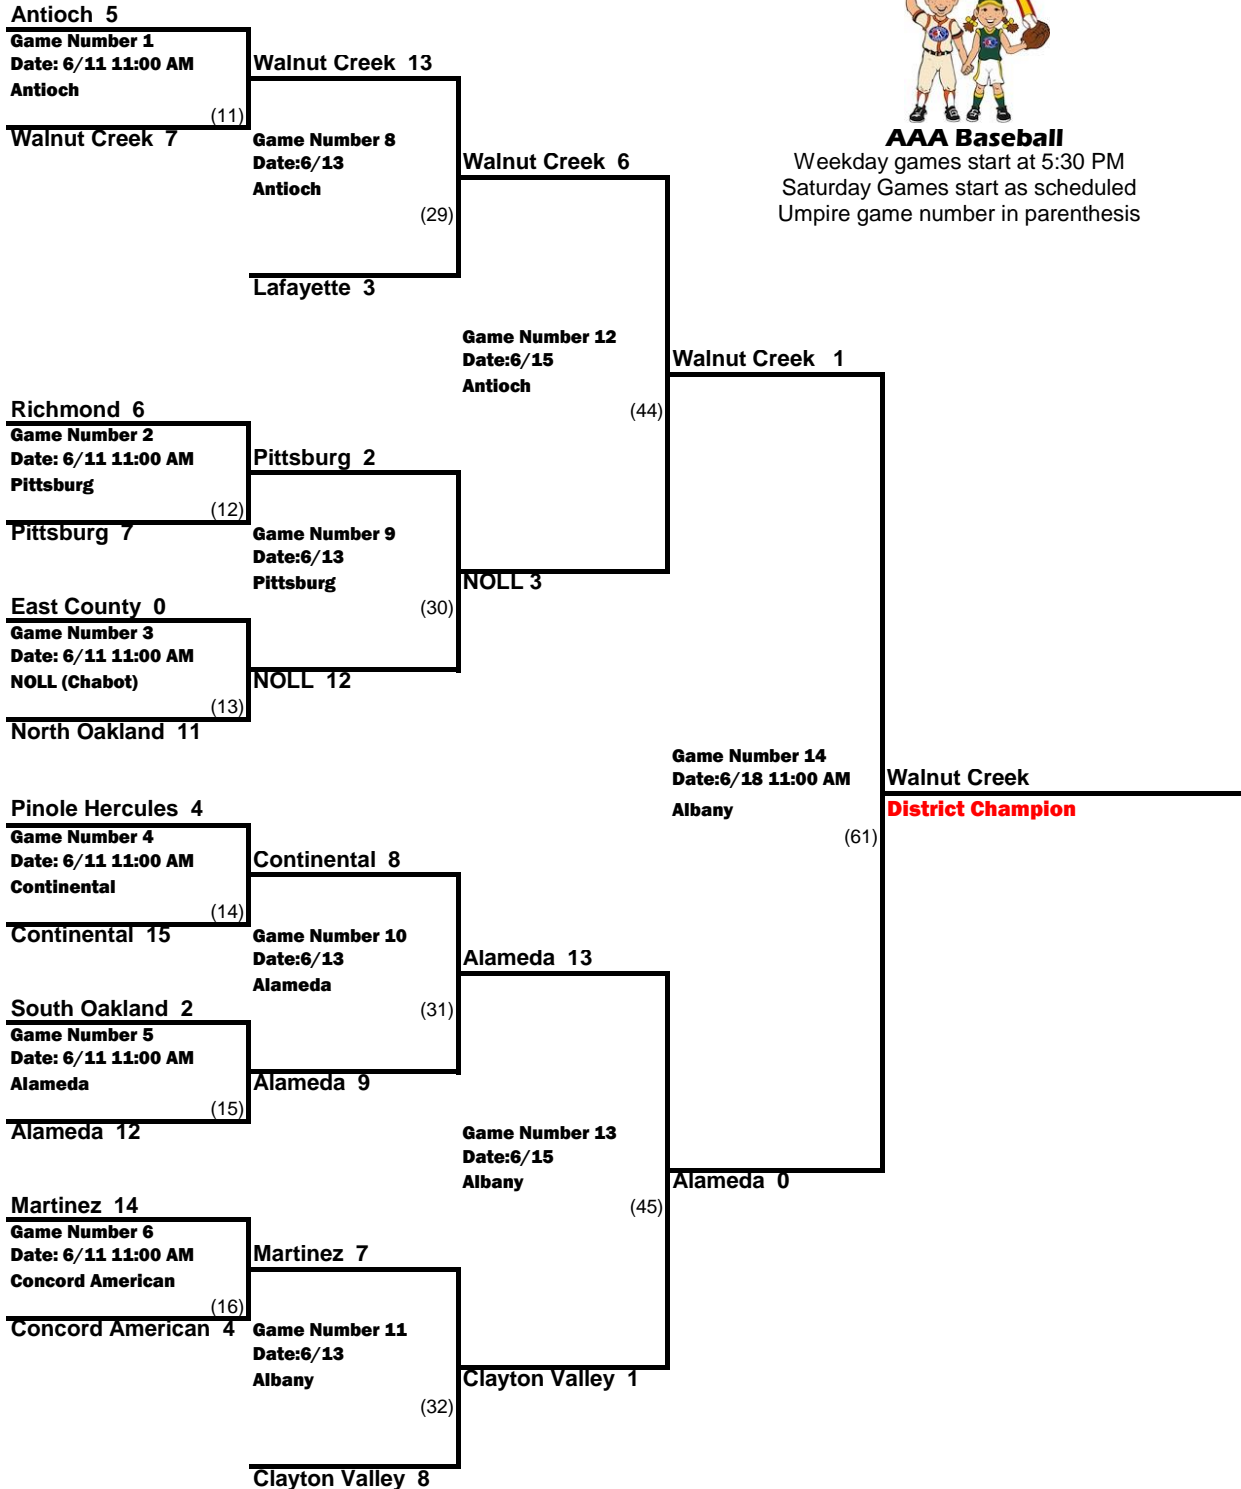

2016 California District 4 Tournament of Champions

AAA Baseball

Weekday games start at 5:30 PM
Saturday Games start as scheduled
Umpire game number in parenthesis

Medical Releases and team rosters must be present to play.
 Pitching Records must be present to play. (form available at llcad4.org)
 Report Results to scores@llcad4.org
 Go to llcad4.org for latest information
 or on facebook at California Little League District 4