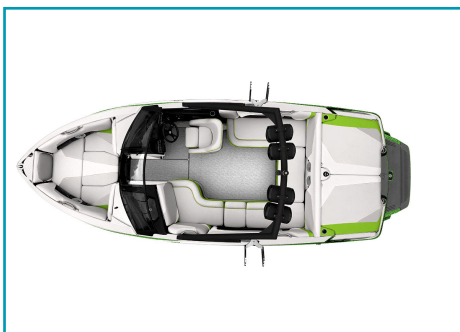

2016 Axis T22
Hull ID: AWRE6822H516