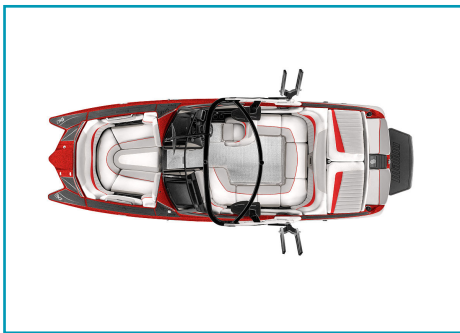

2016 Wakesetter 22 MXZ

Boat images are for visualization of colors only. Images may contain features and options that are not selected on your configured boat.

Visit Us Again At:

Marine Outfitters Incorporated
1607 Lauderdale Memorial Hwy., Charleston, TN 37310
USA

Quote Number: 150819-44521