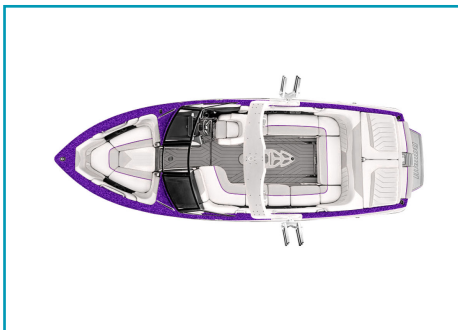

2016 Wakesetter 25 LSV
Hull ID: MB2H7864L516

Boat images are for visualization of colors only. Images may contain features and options that are not selected on your configured boat.

Visit Us Again At:

Marine Outfitters Incorporated
1607 Lauderdale Memorial Hwy., Charleston, TN 37310
USA

Quote Number: 150827-46341

EXTERIOR COLOR(S) Scheme: Progressive**INTERIOR COLOR(S)**

	Deck Base- Purple Metallic
	Deck Floor- Moonbeam
	Deck Main- White
	Hull Accent- Purple Metallic
	Hull Base- White
	Hull Main- Machine Silver Metallic
	Surf Gate- Purple Metallic
	Swim Step- Purple Metallic