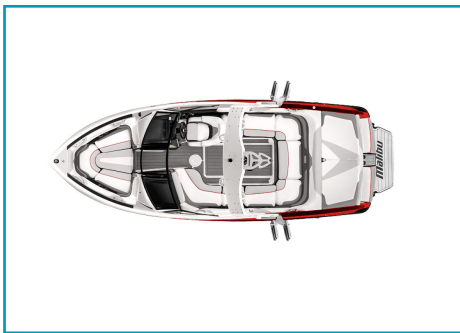

2016 Wakesetter 23 LSV
Hull ID: MB2S7618K516

Boat images are for visualization of colors only. Images may contain features and options that are not selected on your configured boat.

Visit Us Again At:

Marine Outfitters Incorporated
1607 Lauderdale Memorial Hwy., Charleston, TN 37310
USA