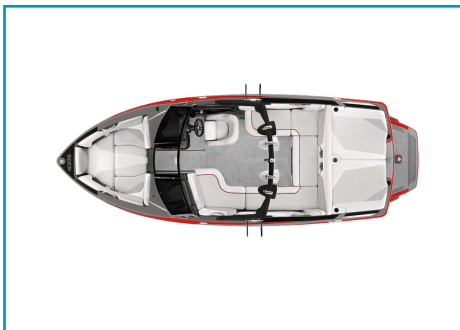

2016 Axis T22
Hull ID: AWRE7976A616