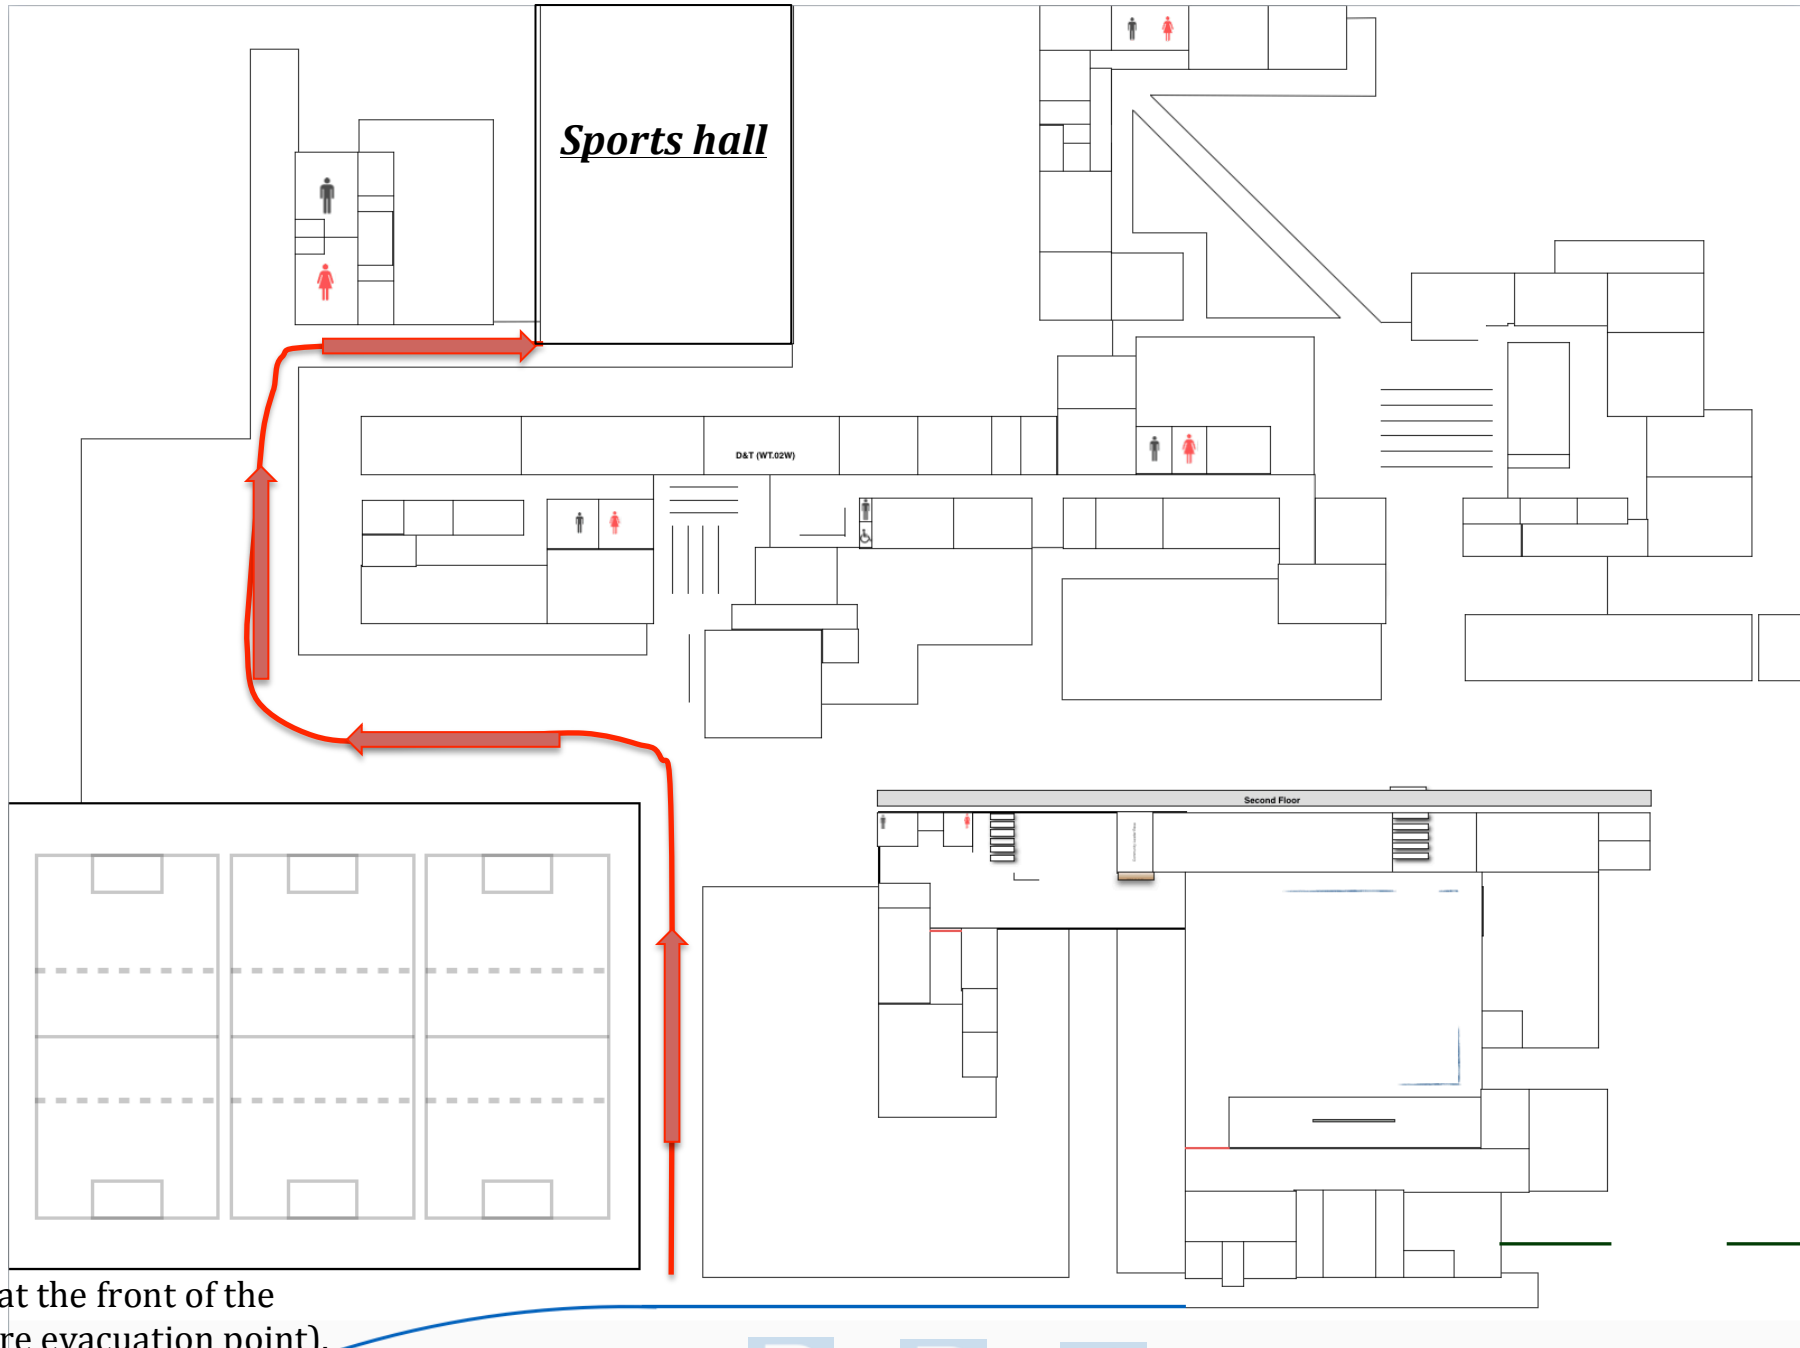

Access to King Alfred's sports hall from front car park.

Car Park at the front of the school (fire evacuation point).