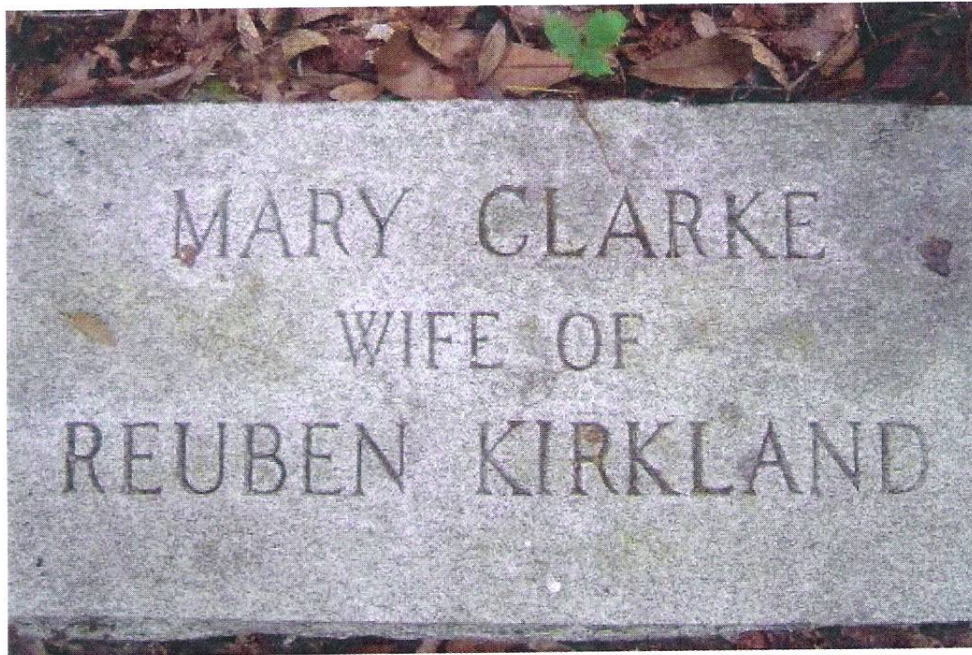

Mary Clarke

No Picture Available
Born: 1760 SC
Married: Rueben Kirkland
Died: 1822 SC
Parents: Unknown

Sarah Mary Clarke Kirkland is buried in the Old Kirkland Cemetery, west of Ehrhardt, SC. Picture found online at: www.oldplaces.org/bamberg/cemeteries/Kirkland.html