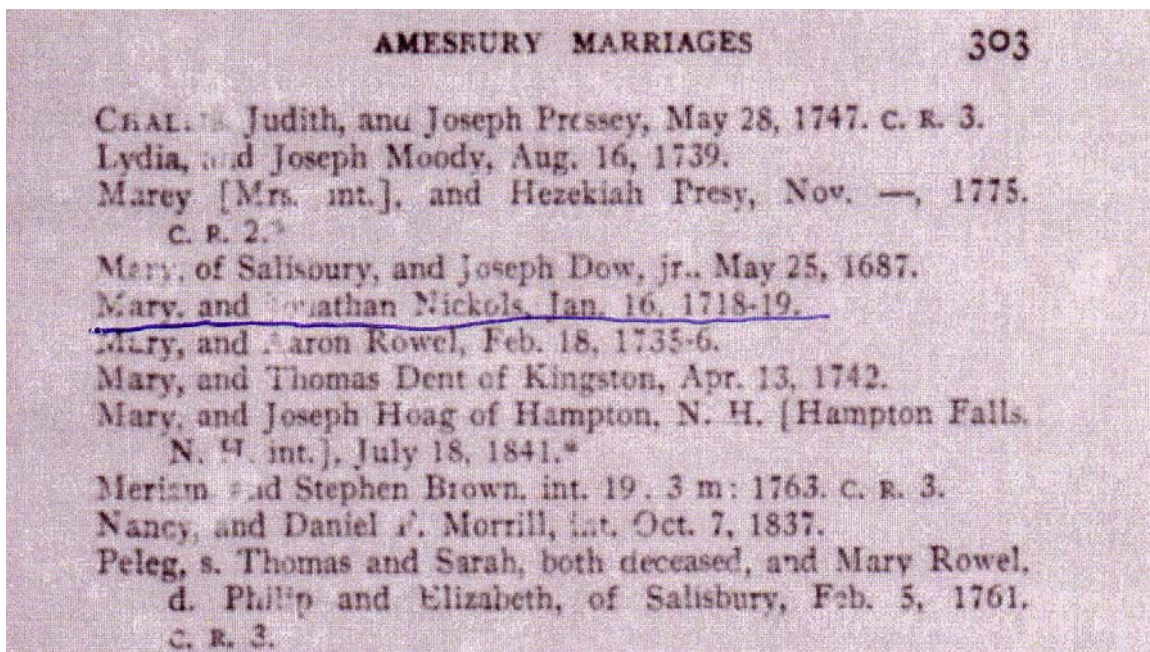

## Jonathan Nichols

No Picture Available

Born: 1703 Pennsylvania

Married: 16 Jan 1718/19 in Amesbury, MA, Mary Challis

Died: 1774 Maryland

Parents: Henry Nichols & Elizabeth

Information above from Footnote.com, Amesbury Marriages