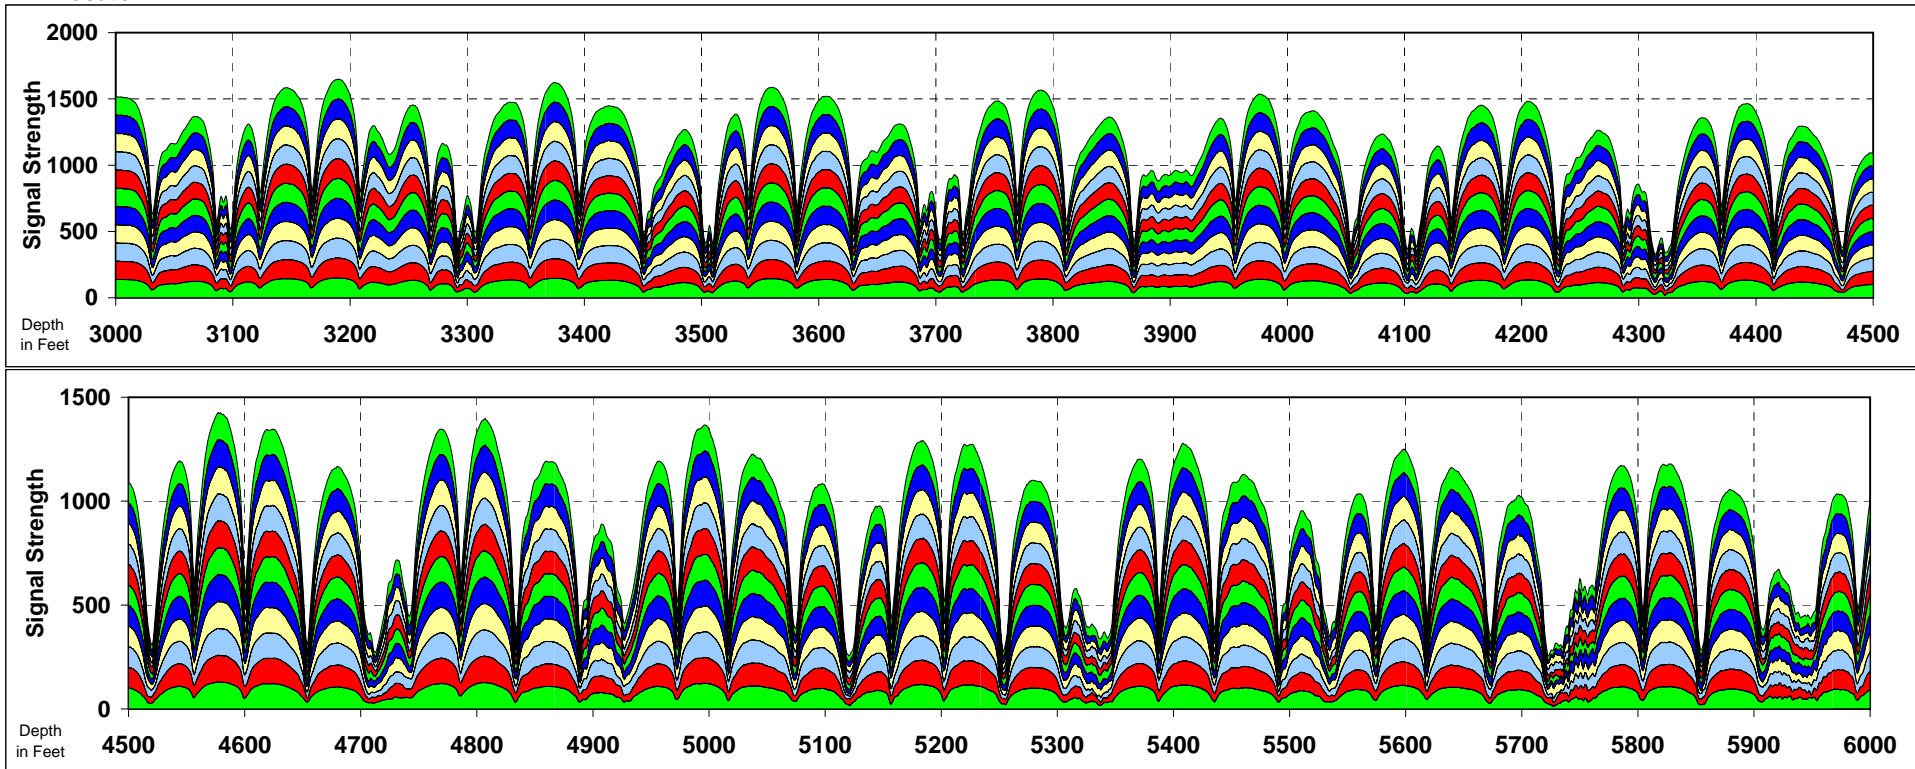

# EM Locator

Producing gas from 4700ft to 6000 ft.  
Sebastian CO AR