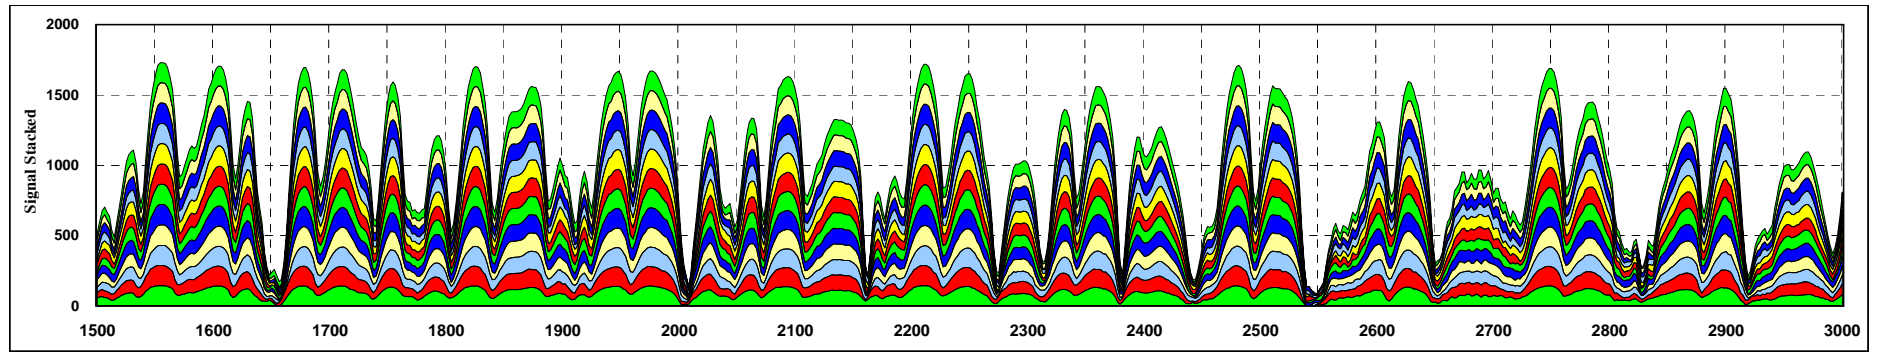

EM Locator

Station 1 Sublette CO WY Gas at 2700 ft.